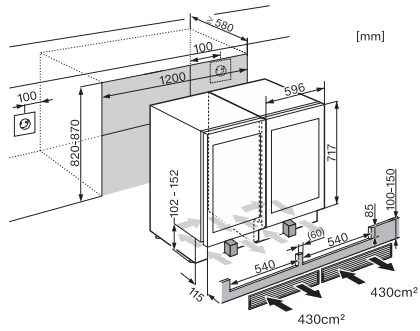

KSK 6300

Side-by-side kit

for a high-quality side-by-side combination of undercounter wine cabinets.

EAN: 4002515426845 / Material number: 09799630 / Old Material Number: 36996062EU1

KSK 6300

Side-by-side kit

for a high-quality side-by-side combination of undercounter wine cabinets.

KWT6312UGS, KWT6322UG, KSK6300, Side by Side