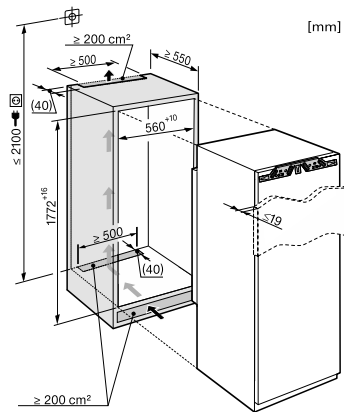

EAN: 4002515381601 / Material number: 09728800 / Old Material Number: 37374021AUS

Appliance category	
Freezer	•
Construction type	
Built-in appliance	•
Integrated appliance	•
Door hinge	Left
Convertible door hinging	•
Side-by-side enabled	•
Design	
Freezer compartment lighting	LED
User convenience	
Networking with Miele@home	•
Accessories required	XKS 3000 Z, XKS 3130 W, XKV 3000 KF
NoFrost	•
VarioRoom	•
SoftClose	•
Controls	
Operating concept	TouchControl
Independent temperature regulation of fridge and freezer zones	No
SuperFreeze	•
No. of temperature zones	1
Sabbath mode	•
Fridge/Fridge section	
No. of shelves	6
Freezer/Freezer section	
Number of freezer drawers	8
of which on runners	6
Safety	
Lock function	•
Acoustic door alarm	•
Acoustic temperature alarm	•
Optical door alarm	•
Optical temperature alarm	•
Power cut indication for freezer section	•
Technical data	
Niche width in mm min.	560
Niche width in mm max.	570
Niche height in mm min.	1772
Niche height in mm max.	1788
Niche depth in mm	550
Appliance width in mm	559
Appliance height in mm	1770
Appliance depth in mm	544
Weight in kg	66,1
Door hinge technology	Fixed door
Max. door front weight – freezer, in kg	26
Climate class	SN-T
Total usable capacity in l	212

FNS 37402 i
 Built-in freezer
 for perfect side-by-side combination in a 178 cm niche.

EAN: 4002515381601 / Material number: 09728800 / Old Material Number: 37374021AUS

Storage time in case of fault in h	14
Current consumption (mA)	1300
Voltage in V	220-240
Fuse rating in A	10
Number of phases	1
Frequency in Hz	50
Length of supply lead in m	2,1
Replacing lamps	Customer Service
Accessories supplied	
Ice packs	•
Ice cube tray	•

FNS 37402 i
Built-in freezer
for perfect side-by-side combination in a 178 cm niche.

K37422iD, K37222iDF, K37442iDF, K37473iD, K37282iDF, K37682iDF, K37683iDF, K37272iD, K37472iD, KS37422iD, FN37402i, FNS37402i