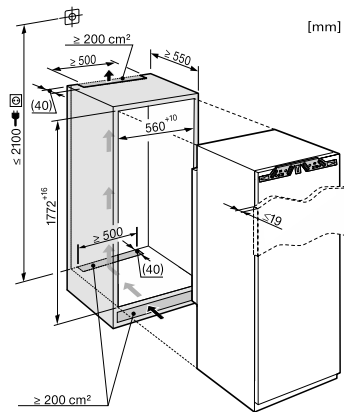

KS 37422 iD

Built-in refrigerator

with Dynamic cooling and FlexiLight for increased convenience and versatility.

K37422iD, K37222iDF, K37442iDF, K37473iD, K37282iDF, K37682iDF, K37683iDF, K37272iD, K37472iD, KS37422iD, FN37402i, FNS37402i