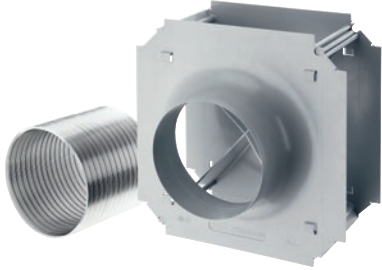

## DUI 32

Recirc. conversion kit for island hoods

For converting island hoods from air extraction to recirculation mode.

EAN: 4002515292952 / Material number: 09561760 / Old Material Number: 28996292D

- Uniform airflow in recirculation mode
- Reduces airflow noises
- Supplied as standard: Recirculation directional unit, Ø 150 mm
- Flexible alu hose 15 cm long, can be extended to 60 cm