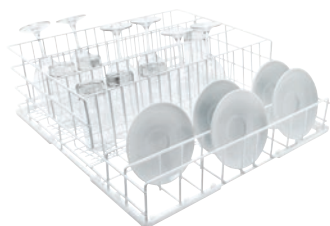

U 507

Basket

For typical wash loads in bistros.

- For glasses, cups, plates, cake plates, saucers, etc.
- With different rail heights and distances between rails
- Large distance between rails: 9.2 x 11.3 x 9.8 cm
- Small distance between rails: 5.2 x 4.9 x 4.9 cm

EAN: 4002515250136 / Material number: 09508700 / Old Material Number: 67650701D

Product category	
Fresh-water dishwashers	•
Tank dishwashers	•
Throughfeed tank dishwashers	•
Machine affiliation	
G 8066	•
PG 8041	•
PG 8043	•
PG 8045	•
PG 8055	•
PG 8055 U	•
PG 8056	•
PG 8056 U	•
PG 8057 TD	•
PG 8057 TD U	•
PG 8058	•
PG 8058 U	•
PG 8059	•
PG 8059 U	•
PG 8060	•
PG 8061	•
PG 8061 U	•
PG 8165	•
PG 8166	•
PG 8169	•
PG 8172	•
PG 8172 Eco	•
PTD 901	•
PG 8096	•
PG 8096 U	•
PG 8099	•
PG 8099 U	•
PFD 400	•
PFD 400 U	•
PFD 401	•
PFD 401 U	•
PFD 402	•
PFD 402 U	•
PFD 404	•
PFD 404 U	•
PFD 405	•
PFD 405 U	•
PFD 407	•
PFD 407 U	•
PFD 408 U	•
PTD 702	•
PTD 703	•
PTD 704	•
Product category	
Basket for mixed tableware	•

U 507
Basket
For typical wash loads in bistros.

EAN: 4002515250136 / Material number: 09508700 / Old Material Number: 67650701D

Product properties	
Material	Wire, rilsan-coated
Colour	White
Distance between rails in mm	113
Dimensions and weight	
External dimensions, net height in mm	165
External dimensions, net width in mm	500
External dimensions, net depth in mm	500
External dimensions, gross height in mm	260
External dimensions, gross width in mm	520
External dimensions, gross depth in mm	530
Net weight in kg	2,50
Gross weight in kg	3,51