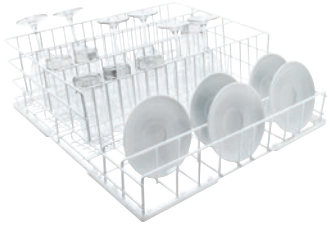

U 507

Basket

For typical wash loads in bistros.

- For glasses, cups, plates, cake plates, saucers, etc.
- With different rail heights and distances between rails
- Large distance between rails: 9.2 x 11.3 x 9.8 cm
- Small distance between rails: 5.2 x 4.9 x 4.9 cm

EAN: 4002515250136 / Material number: 09508700 / Old Material Number: 67650701D

Product category	
Fresh-water dishwashers	•
Tank dishwashers	•
Throughfeed tank dishwashers	•
Machine affiliation	
G 8066	•
PG 8041	•
PG 8043	•
PG 8045	•
PG 8055	•
PG 8055 U	•
PG 8056	•
PG 8056 U	•
PG 8057 TD	•
PG 8057 TD U	•
PG 8058	•
PG 8058 U	•
PG 8059	•
PG 8059 U	•
PG 8060	•
PG 8061	•
PG 8061 U	•
PG 8165	•
PG 8166	•
PG 8169	•
PG 8172	•
PG 8172 Eco	•
PTD 901	•
PG 8096	•
PG 8096 U	•
PG 8099	•
PG 8099 U	•
PFD 400	•
PFD 400 U	•
PFD 401	•
PFD 401 U	•
PFD 402	•
PFD 402 U	•
PFD 404	•
PFD 404 U	•
PFD 405	•
PFD 405 U	•
PFD 407	•
PFD 407 U	•
PFD 408 U	•
PTD 702	•
PTD 703	•
PTD 704	•
Product category	
Basket for mixed tableware	•

U 507
Basket
For typical wash loads in bistros.

EAN: 4002515250136 / Material number: 09508700 / Old Material Number: 67650701D

Product properties	
Material	Wire, rilsan-coated
Colour	White
Distance between rails in mm	113
Dimensions and weight	
External dimensions, net height in mm	165
External dimensions, net width in mm	500
External dimensions, net depth in mm	500
External dimensions, gross height in mm	260
External dimensions, gross width in mm	520
External dimensions, gross depth in mm	530
Net weight in kg	2,50
Gross weight in kg	3,51