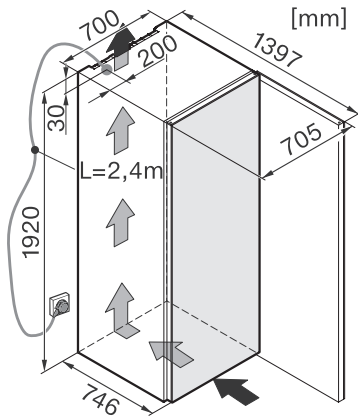

KWT 6831 SG

Freestanding wine unit

with extra versatility and style, thanks to FlexiFrame and Miele Noteboard.

KWT6831SG, KWT6832SGS, KWT6833SG,
KWT6834SGS (Installation drawings)