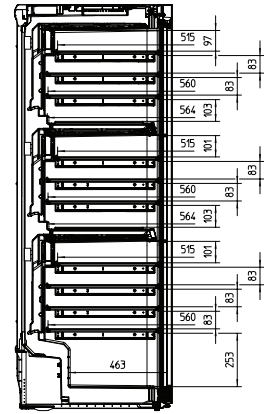

KWT 6831 SG

Freestanding wine unit

with extra versatility and style, thanks to FlexiFrame and Miele Noteboard.

KWT6831SG, KWT6832SGS, KWT6833SG,
KWT6834SGS (Installation drawings)

KWT6831SG, KWT6832SGS, KWT6833SG,
KWT6834SGS (Installation drawings)

KWT6831SG, KWT6833SG, KWT6832SGS,
KWT6834SGS (Installation drawings)