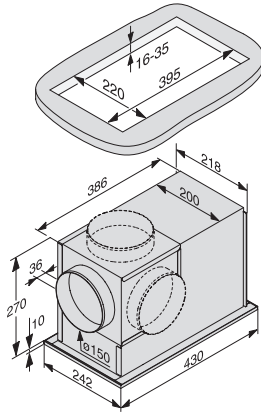

DUU 2900

Recirculation conversion kit for DA 28xx and DA 290x

For converting ceiling extractors from air extraction to recirculation mode.

DUU 2900 (installation Drawing)