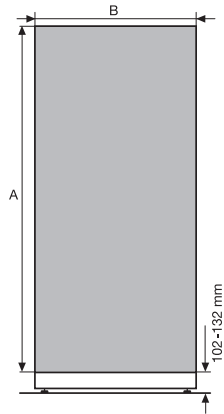

KFP 1090 ss

Stainless steel front

for a perfect external design on MasterCool refrigerators or freezers.

EAN: 4002514420615 / Material number: 07182520 / Old Material Number: 36996056EU1

- For 90 cm wide built-in refrigerators or freezers

KFP 1090 ss

Stainless steel front

for a perfect external design on MasterCool refrigerators or freezers.

KFP1140ss, KFP1080ss, KFP1090ss, dimensions of furniture front, MasterCool (Sketch) *Footnote

KFP 1080 ss: K1801Vi / F1811Vi: A = 2029 mm,
B = 756 mm, KFP 1090 ss: K1901Vi / F1911Vi: A
= 2029 mm, B =
908 mm, KFP 1140 ss: F1411Vi: A = 2029 mm,
B = 451 mm