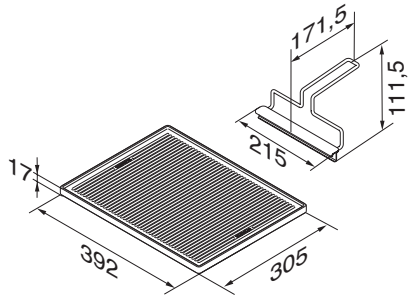

Accessories Connectivity

Griddle plate

For grilling and frying meat, fish, vegetables and much more.

EAN: 4002514382852 / Material number: 07094120 / Old Material Number: 27996022D

- Perfectly matched with the Miele CS 1322 BG CombiSet element
- Can be used on both sides , one ribbed side, one smooth side
- Made from cast-iron with special enamelling
- Incl. removable handle for right- and left-handed persons

Accessories Connectivity

Griddle plate

For grilling and frying meat, fish, vegetables and much more.

CSGP1400