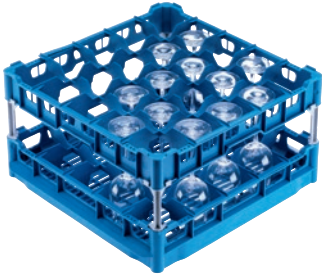

U 545 Basket

with high top frame for the optimum loading of 25 glasses up to 23 cm tall.

- With 25 compartments
- Compartment size 90 mm x 90 mm mm
- Includes extender set comprising short and long extenders
- Height adjustable top frame extendable up to 23 cm
- Width 50, depth 50 cm, width with Gastronorm (GN) sides 53 cm

EAN: 4002514278742 / Material number: 06984170 / Old Material Number: 67654501D

Product category	
Fresh-water dishwashers	•
Tank dishwashers	•
Throughfeed tank dishwashers	•
Machine affiliation	
G 8066	•
PG 8067	•
PG 8041	•
PG 8043	•
PG 8045	•
PG 8055	•
PG 8055 U	•
PG 8056	•
PG 8056 U	•
PG 8057 TD	•
PG 8057 TD U	•
PG 8058	•
PG 8058 U	•
PG 8059	•
PG 8059 U	•
PG 8060	•
PG 8061	•
PG 8061 U	•
PG 8165	•
PG 8166	•
PG 8169	•
PG 8172	•
PG 8172 Eco	•
PTD 901	•
PG 8096	•
PG 8096 U	•
PG 8099	•
PG 8099 U	•
PFD 400	•
PFD 400 U	•
PFD 401	•
PFD 401 U	•
PFD 402	•
PFD 402 U	•
PFD 404	•
PFD 404 U	•
PFD 405	•
PFD 405 U	•
PFD 407	•
PFD 407 U	•
PFD 408 U	•
PTD 702	•
PTD 703	•
PTD 704	•

U 545
Basket

with high top frame for the optimum loading of 25 glasses up to 23 cm tall.

EAN: 4002514278742 / Material number: 06984170 / Old Material Number: 67654501D

Product category	
Basket for glassware	•
Product properties	
Material	Plastic
Colour	Blue
Number of compartments	25
Compartment width in mm	90
Compartment length in mm	90
Capacity	
Glasses 140–175 mm high [number]	25
Glasses 200–230 mm high [number]	25
Standard electrical connection	
Number of phases	0
Voltage in V	0
Frequency in Hz	0
Total rated load in kW	0,00
Fuse rating in A	0
Dimensions and weight	
External dimensions, net height in mm	266
External dimensions, net width in mm	500
External dimensions, net depth in mm	500
External dimensions, gross height in mm	260
External dimensions, gross width in mm	510
External dimensions, gross depth in mm	530
Net weight in kg	2,70
Gross weight in kg	3,20