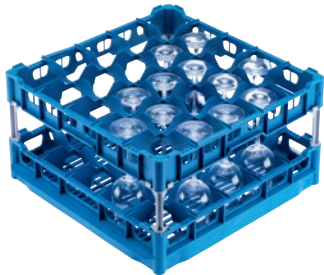

U 545 Basket

with high top frame for the optimum loading of 25 glasses up to 23 cm tall.

- With 25 compartments
- Compartment size 90 mm x 90 mm mm
- Includes extender set comprising short and long extenders
- Height adjustable top frame extendable up to 23 cm
- Width 50, depth 50 cm, width with Gastronorm (GN) sides 53 cm

EAN: 4002514278742 / Material number: 06984170 / Old Material Number: 67654501D

Product category	
Fresh-water dishwashers	•
Tank dishwashers	•
Throughfeed tank dishwashers	•
Machine affiliation	
G 8066	•
PG 8067	•
PG 8041	•
PG 8043	•
PG 8045	•
PG 8055	•
PG 8055 U	•
PG 8056	•
PG 8056 U	•
PG 8057 TD	•
PG 8057 TD U	•
PG 8058	•
PG 8058 U	•
PG 8059	•
PG 8059 U	•
PG 8060	•
PG 8061	•
PG 8061 U	•
PG 8165	•
PG 8166	•
PG 8169	•
PG 8172	•
PG 8172 Eco	•
PTD 901	•
PG 8096	•
PG 8096 U	•
PG 8099	•
PG 8099 U	•
PFD 400	•
PFD 400 U	•
PFD 401	•
PFD 401 U	•
PFD 402	•
PFD 402 U	•
PFD 404	•
PFD 404 U	•
PFD 405	•
PFD 405 U	•
PFD 407	•
PFD 407 U	•
PFD 408 U	•
PTD 702	•
PTD 703	•
PTD 704	•

U 545
Basket

with high top frame for the optimum loading of 25 glasses up to 23 cm tall.

EAN: 4002514278742 / Material number: 06984170 / Old Material Number: 67654501D

Product category	
Basket for glassware	•
Product properties	
Material	Plastic
Colour	Blue
Number of compartments	25
Compartment width in mm	90
Compartment length in mm	90
Capacity	
Glasses 140–175 mm high [number]	25
Glasses 200–230 mm high [number]	25
Standard electrical connection	
Number of phases	0
Voltage in V	0
Frequency in Hz	0
Total rated load in kW	0,00
Fuse rating in A	0
Dimensions and weight	
External dimensions, net height in mm	266
External dimensions, net width in mm	500
External dimensions, net depth in mm	500
External dimensions, gross height in mm	260
External dimensions, gross width in mm	510
External dimensions, gross depth in mm	530
Net weight in kg	2,70
Gross weight in kg	3,20