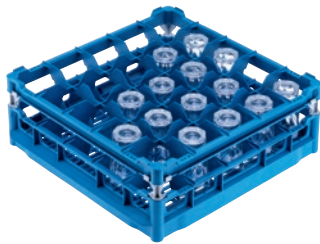

U 535 Basket

with low top frame for the optimum loading of 25 glasses up to 20 cm tall.

- With 25 compartments
- Compartment size 90 mm x 90 mm mm
- Includes extender set comprising short and long extenders
- Height adjustable top frame extendable up to 20 cm
- Width 50, depth 50 cm, width with Gastronorm (GN) sides 53 cm

EAN: 4002514278735 / Material number: 06984150 / Old Material Number: 67653501D

Product category	
Fresh-water dishwashers	•
Tank dishwashers	•
Throughfeed tank dishwashers	•
Machine affiliation	
G 8066	•
PG 8067	•
PG 8041	•
PG 8043	•
PG 8045	•
PG 8055	•
PG 8055 U	•
PG 8056	•
PG 8056 U	•
PG 8057 TD	•
PG 8057 TD U	•
PG 8058	•
PG 8058 U	•
PG 8059	•
PG 8059 U	•
PG 8060	•
PG 8061	•
PG 8061 U	•
PG 8165	•
PG 8166	•
PG 8169	•
PG 8172	•
PG 8172 Eco	•
PTD 901	•
PG 8096	•
PG 8096 U	•
PG 8099	•
PG 8099 U	•
PFD 400	•
PFD 400 U	•
PFD 401	•
PFD 401 U	•
PFD 402	•
PFD 402 U	•
PFD 404	•
PFD 404 U	•
PFD 405	•
PFD 405 U	•
PFD 407	•
PFD 407 U	•
PFD 408 U	•
PTD 702	•
PTD 703	•
PTD 704	•

U 535
Basket

with low top frame for the optimum loading of 25 glasses up to 20 cm tall.

EAN: 4002514278735 / Material number: 06984150 / Old Material Number: 67653501D

Product category	
Basket for glassware	•
Product properties	
Material	Plastic
Colour	Blue
Number of compartments	25
Compartment width in mm	90
Compartment length in mm	90
Capacity	
Glasses 110–140 mm high [number]	25
Glasses 175–200 mm high [number]	25
Standard electrical connection	
Number of phases	0
Voltage in V	0
Frequency in Hz	0
Total rated load in kW	0,00
Fuse rating in A	0
Dimensions and weight	
External dimensions, net height in mm	200
External dimensions, net width in mm	500
External dimensions, net depth in mm	500
External dimensions, gross height in mm	220
External dimensions, gross width in mm	550
External dimensions, gross depth in mm	550
Net weight in kg	2,50
Gross weight in kg	3,00