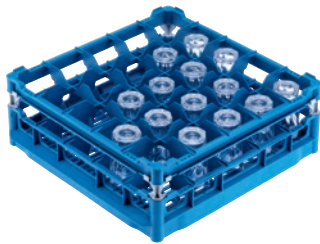

U 535 Basket

with low top frame for the optimum loading of 25 glasses up to 20 cm tall.

- With 25 compartments
- Compartment size 90 mm x 90 mm mm
- Includes extender set comprising short and long extenders
- Height adjustable top frame extendable up to 20 cm
- Width 50, depth 50 cm, width with Gastronorm (GN) sides 53 cm

EAN: 4002514278735 / Material number: 06984150 / Old Material Number: 67653501D

Product category	
Fresh-water dishwashers	•
Tank dishwashers	•
Throughfeed tank dishwashers	•
Machine affiliation	
G 8066	•
PG 8067	•
PG 8041	•
PG 8043	•
PG 8045	•
PG 8055	•
PG 8055 U	•
PG 8056	•
PG 8056 U	•
PG 8057 TD	•
PG 8057 TD U	•
PG 8058	•
PG 8058 U	•
PG 8059	•
PG 8059 U	•
PG 8060	•
PG 8061	•
PG 8061 U	•
PG 8165	•
PG 8166	•
PG 8169	•
PG 8172	•
PG 8172 Eco	•
PTD 901	•
PG 8096	•
PG 8096 U	•
PG 8099	•
PG 8099 U	•
PFD 400	•
PFD 400 U	•
PFD 401	•
PFD 401 U	•
PFD 402	•
PFD 402 U	•
PFD 404	•
PFD 404 U	•
PFD 405	•
PFD 405 U	•
PFD 407	•
PFD 407 U	•
PFD 408 U	•
PTD 702	•
PTD 703	•
PTD 704	•

U 535
Basket

with low top frame for the optimum loading of 25 glasses up to 20 cm tall.

EAN: 4002514278735 / Material number: 06984150 / Old Material Number: 67653501D

Product category	
Basket for glassware	•
Product properties	
Material	Plastic
Colour	Blue
Number of compartments	25
Compartment width in mm	90
Compartment length in mm	90
Capacity	
Glasses 110–140 mm high [number]	25
Glasses 175–200 mm high [number]	25
Standard electrical connection	
Number of phases	0
Voltage in V	0
Frequency in Hz	0
Total rated load in kW	0,00
Fuse rating in A	0
Dimensions and weight	
External dimensions, net height in mm	200
External dimensions, net width in mm	500
External dimensions, net depth in mm	500
External dimensions, gross height in mm	220
External dimensions, gross width in mm	550
External dimensions, gross depth in mm	550
Net weight in kg	2,50
Gross weight in kg	3,00