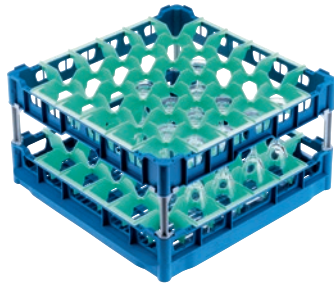

U 546 Basket

with high top frame for the optimum loading of 36 glasses up to 23 cm tall.

- With 36 compartments
- Compartment size 73 mm x 73 mm mm
- Includes extender set comprising short and long extenders
- Height adjustable top frame extendable up to 23 cm
- Width 50, depth 50 cm, width with Gastronorm (GN) sides 53 cm

EAN: 4002514278728 / Material number: 06984130 / Old Material Number: 67654601D

Product category	
Fresh-water dishwashers	•
Tank dishwashers	•
Throughfeed tank dishwashers	•
Machine affiliation	
G 8066	•
PG 8067	•
PG 8041	•
PG 8043	•
PG 8045	•
PG 8055	•
PG 8055 U	•
PG 8056	•
PG 8056 U	•
PG 8057 TD	•
PG 8057 TD U	•
PG 8058	•
PG 8058 U	•
PG 8059	•
PG 8059 U	•
PG 8060	•
PG 8061	•
PG 8061 U	•
PG 8165	•
PG 8166	•
PG 8169	•
PG 8172	•
PG 8172 Eco	•
PTD 901	•
PG 8096	•
PG 8096 U	•
PG 8099	•
PG 8099 U	•
PFD 400	•
PFD 400 U	•
PFD 401	•
PFD 401 U	•
PFD 402	•
PFD 402 U	•
PFD 404	•
PFD 404 U	•
PFD 405	•
PFD 405 U	•
PFD 407	•
PFD 407 U	•
PFD 408 U	•
PTD 702	•
PTD 703	•
PTD 704	•

U 546

Basket

with high top frame for the optimum loading of 36 glasses up to 23 cm tall.

EAN: 4002514278728 / Material number: 06984130 / Old Material Number: 67654601D

Product category	
Basket for glassware	•
Product properties	
Material	Plastic
Colour	Blue, Green
Number of compartments	36
Compartment width in mm	73
Compartment length in mm	73
Capacity	
Glasses 140–175 mm high [number]	36
Glasses 200–230 mm high [number]	36
Standard electrical connection	
Number of phases	0
Voltage in V	0
Frequency in Hz	0
Total rated load in kW	0,00
Fuse rating in A	0
Dimensions and weight	
External dimensions, net height in mm	266
External dimensions, net width in mm	500
External dimensions, net depth in mm	500
External dimensions, gross height in mm	260
External dimensions, gross width in mm	540
External dimensions, gross depth in mm	520
Net weight in kg	2,90
Gross weight in kg	3,40