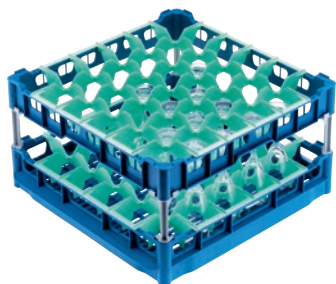

U 546 Basket

with high top frame for the optimum loading of 36 glasses up to 23 cm tall.

- With 36 compartments
- Compartment size 73 mm x 73 mm mm
- Includes extender set comprising short and long extenders
- Height adjustable top frame extendable up to 23 cm
- Width 50, depth 50 cm, width with Gastronorm (GN) sides 53 cm

EAN: 4002514278728 / Material number: 06984130 / Old Material Number: 67654601D

Product category	
Fresh-water dishwashers	•
Tank dishwashers	•
Throughfeed tank dishwashers	•
Machine affiliation	
G 8066	•
PG 8067	•
PG 8041	•
PG 8043	•
PG 8045	•
PG 8055	•
PG 8055 U	•
PG 8056	•
PG 8056 U	•
PG 8057 TD	•
PG 8057 TD U	•
PG 8058	•
PG 8058 U	•
PG 8059	•
PG 8059 U	•
PG 8060	•
PG 8061	•
PG 8061 U	•
PG 8165	•
PG 8166	•
PG 8169	•
PG 8172	•
PG 8172 Eco	•
PTD 901	•
PG 8096	•
PG 8096 U	•
PG 8099	•
PG 8099 U	•
PFD 400	•
PFD 400 U	•
PFD 401	•
PFD 401 U	•
PFD 402	•
PFD 402 U	•
PFD 404	•
PFD 404 U	•
PFD 405	•
PFD 405 U	•
PFD 407	•
PFD 407 U	•
PFD 408 U	•
PTD 702	•
PTD 703	•
PTD 704	•

U 546

Basket

with high top frame for the optimum loading of 36 glasses up to 23 cm tall.

EAN: 4002514278728 / Material number: 06984130 / Old Material Number: 67654601D

Product category	
Basket for glassware	•
Product properties	
Material	Plastic
Colour	Blue, Green
Number of compartments	36
Compartment width in mm	73
Compartment length in mm	73
Capacity	
Glasses 140–175 mm high [number]	36
Glasses 200–230 mm high [number]	36
Standard electrical connection	
Number of phases	0
Voltage in V	0
Frequency in Hz	0
Total rated load in kW	0,00
Fuse rating in A	0
Dimensions and weight	
External dimensions, net height in mm	266
External dimensions, net width in mm	500
External dimensions, net depth in mm	500
External dimensions, gross height in mm	260
External dimensions, gross width in mm	540
External dimensions, gross depth in mm	520
Net weight in kg	2,90
Gross weight in kg	3,40