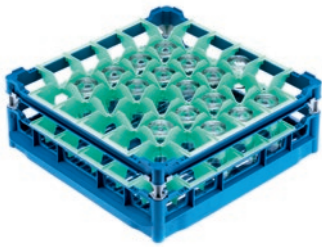

U 536 Basket

with low top frame for the optimum loading of 36 glasses up to 20 cm tall.

- With 36 compartments
- Compartment size 73 mm x 73 mm mm
- Includes extender set comprising short and long extenders
- Height adjustable top frame extendable up to 20 cm
- Width 50, depth 50 cm, width with Gastronorm (GN) sides 53 cm

EAN: 4002514278698 / Material number: 06984090 / Old Material Number: 67653601D

Product category	
Fresh-water dishwashers	•
Tank dishwashers	•
Throughfeed tank dishwashers	•
Machine affiliation	
G 8066	•
PG 8067	•
PG 8041	•
PG 8043	•
PG 8045	•
PG 8055	•
PG 8055 U	•
PG 8056	•
PG 8056 U	•
PG 8057 TD	•
PG 8057 TD U	•
PG 8058	•
PG 8058 U	•
PG 8059	•
PG 8059 U	•
PG 8060	•
PG 8061	•
PG 8061 U	•
PG 8165	•
PG 8166	•
PG 8169	•
PG 8172	•
PG 8172 Eco	•
PTD 901	•
PG 8096	•
PG 8096 U	•
PG 8099	•
PG 8099 U	•
PFD 400	•
PFD 400 U	•
PFD 401	•
PFD 401 U	•
PFD 402	•
PFD 402 U	•
PFD 404	•
PFD 404 U	•
PFD 405	•
PFD 405 U	•
PFD 407	•
PFD 407 U	•
PFD 408 U	•
PTD 702	•
PTD 703	•
PTD 704	•

U 536
Basket

with low top frame for the optimum loading of 36 glasses up to 20 cm tall.

EAN: 4002514278698 / Material number: 06984090 / Old Material Number: 67653601D

Product category	
Basket for glassware	•
Product properties	
Material	Plastic
Colour	Blue, Green
Number of compartments	36
Compartment width in mm	73
Compartment length in mm	73
Capacity	
Glasses 110–140 mm high [number]	36
Glasses 175–200 mm high [number]	36
Standard electrical connection	
Number of phases	0
Voltage in V	0
Frequency in Hz	0
Total rated load in kW	0,00
Fuse rating in A	0
Dimensions and weight	
External dimensions, net height in mm	233
External dimensions, net width in mm	500
External dimensions, net depth in mm	500
External dimensions, gross height in mm	260
External dimensions, gross width in mm	520
External dimensions, gross depth in mm	530
Net weight in kg	2,70
Gross weight in kg	3,20