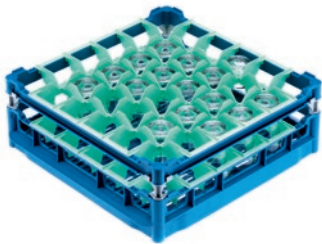

U 536 Basket

with low top frame for the optimum loading of 36 glasses up to 20 cm tall.

- With 36 compartments
- Compartment size 73 mm x 73 mm mm
- Includes extender set comprising short and long extenders
- Height adjustable top frame extendable up to 20 cm
- Width 50, depth 50 cm, width with Gastronorm (GN) sides 53 cm

EAN: 4002514278698 / Material number: 06984090 / Old Material Number: 67653601D

Product category	
Fresh-water dishwashers	•
Tank dishwashers	•
Throughfeed tank dishwashers	•
Machine affiliation	
G 8066	•
PG 8067	•
PG 8041	•
PG 8043	•
PG 8045	•
PG 8055	•
PG 8055 U	•
PG 8056	•
PG 8056 U	•
PG 8057 TD	•
PG 8057 TD U	•
PG 8058	•
PG 8058 U	•
PG 8059	•
PG 8059 U	•
PG 8060	•
PG 8061	•
PG 8061 U	•
PG 8165	•
PG 8166	•
PG 8169	•
PG 8172	•
PG 8172 Eco	•
PTD 901	•
PG 8096	•
PG 8096 U	•
PG 8099	•
PG 8099 U	•
PFD 400	•
PFD 400 U	•
PFD 401	•
PFD 401 U	•
PFD 402	•
PFD 402 U	•
PFD 404	•
PFD 404 U	•
PFD 405	•
PFD 405 U	•
PFD 407	•
PFD 407 U	•
PFD 408 U	•
PTD 702	•
PTD 703	•
PTD 704	•

U 536
Basket

with low top frame for the optimum loading of 36 glasses up to 20 cm tall.

EAN: 4002514278698 / Material number: 06984090 / Old Material Number: 67653601D

Product category	
Basket for glassware	•
Product properties	
Material	Plastic
Colour	Blue, Green
Number of compartments	36
Compartment width in mm	73
Compartment length in mm	73
Capacity	
Glasses 110–140 mm high [number]	36
Glasses 175–200 mm high [number]	36
Standard electrical connection	
Number of phases	0
Voltage in V	0
Frequency in Hz	0
Total rated load in kW	0,00
Fuse rating in A	0
Dimensions and weight	
External dimensions, net height in mm	233
External dimensions, net width in mm	500
External dimensions, net depth in mm	500
External dimensions, gross height in mm	260
External dimensions, gross width in mm	520
External dimensions, gross depth in mm	530
Net weight in kg	2,70
Gross weight in kg	3,20