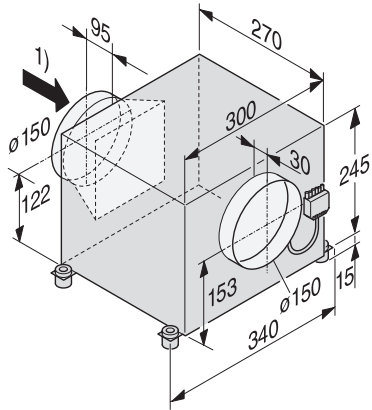

ABLG 202

External motor

can be installed inside (e.g. an internal ceiling space)

ABLG202 (installation drawing)

1) Air suctioning