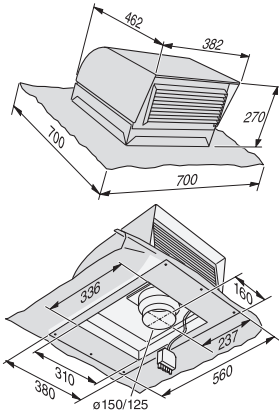

DDG 102
External motor
for installation on tiled roofs with pitch of at least 22°.

EAN: 4002513410099 / Material number: 05909230 / Old Material Number: 28996216D

- Relocates fan to outside kitchen
- Single-sided radial fan
- Exhaust duct 125/150 mm diameter
- Fan connection to the hood via connector plug
- Fan power: Unrestricted air throughput 280-900 m³/h

DDG 102
External motor
for installation on tiled roofs with pitch of at least 22°.

DDG102