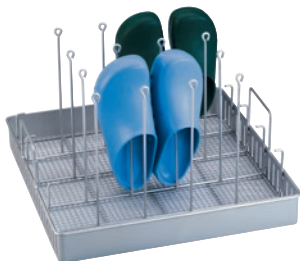

E 487

Bracket

for optimum loading of 4 theatre shoes up to a height of 280 mm.

EAN: 4002512398749 / Material number: 05109250 / Old Material Number: 69548701D

Product classification	
Washer-disinfectors, medical	•
Large-capacity washer-disinfectors, medical	•
Machine affiliation	
G 7823	•
G 7824	•
G 7825	•
G 7826	•
PG 8528	•
PG 8535	•
PG 8536	•
PG 8562	•
PG 8582	•
PG 8582 CD	•
PG 8592	•
Product category	
Insert for theatre shoes	•
Product properties	
Material	Stainless steel
Colour	Stainless Steel
Area of application	
Reprocessing of theatre shoes	•
Capacity	
Theatre shoes [number]	4
Standard electrical connection	
Number of phases	0
Voltage in V	0
Frequency in Hz	0
Total rated load in kW	0,00
Fuse rating in A	0
Dimensions and weight	
External dimensions, net height in mm	280
External dimensions, net width in mm	464
External dimensions, net depth in mm	10
External dimensions, gross height in mm	470
External dimensions, gross width in mm	470
External dimensions, gross depth in mm	25
Net weight in kg	0,37
Gross weight in kg	0,52