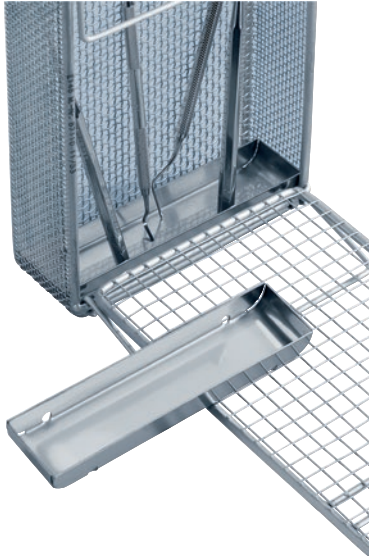

E 328

Support rail

for the optimum loading of upright instruments.

- The insert can hold upright instruments

EAN: 4002511117051 / Material number: 02795940 / Old Material Number: 69732801D

Product category	
Washer-disinfectors, medical	•
Machine affiliation	
PG 8535	•
PG 8536	•
PG 8581	•
PG 8562	•
PG 8582	•
PG 8582 CD	•
Product category	
Other accessories	•
Product properties	
Material	Stainless steel
Colour	Stainless Steel
Standard electrical connection	
Number of phases	0
Voltage in V	0
Frequency in Hz	0
Total rated load in kW	0,00
Fuse rating in A	0
Dimensions and weight	
External dimensions, net height in mm	15
External dimensions, net width in mm	34
External dimensions, net depth in mm	145
External dimensions, gross height in mm	12
External dimensions, gross width in mm	80
External dimensions, gross depth in mm	120
Net weight in kg	0,06
Gross weight in kg	0,07