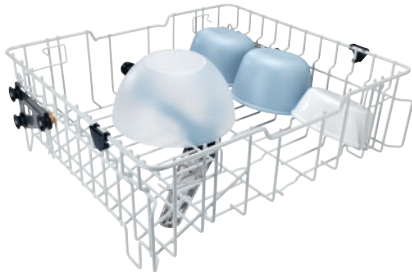

APFD 214
Upper basket
without inserts for individual loading options.

- Height adjustable in 2 positions by 5 cm
- With integrated spray arm, connection at the back
- Max. vertical clearance 20 cm

EAN: 4002516643937 / Material number: 12107560 / Old Material Number: 67021401D

Product category	
Fresh-water dishwashers	•
Machine affiliation	
PG 8041	•
PG 8043	•
PG 8045	•
PG 8055	•
PG 8055 U	•
PG 8056	•
PG 8056 U	•
PG 8057 TD	•
PG 8057 TD U	•
PG 8058	•
PG 8058 U	•
PG 8059	•
PG 8059 U	•
PG 8060	•
PG 8061	•
PG 8061 U	•
PG 8096	•
PG 8096 U	•
PG 8099	•
PG 8099 U	•
PFD 400	•
PFD 400 U	•
PFD 401	•
PFD 401 U	•
PFD 402	•
PFD 402 U	•
PFD 404	•
PFD 404 U	•
PFD 405	•
PFD 405 U	•
PFD 407	•
PFD 407 U	•
PFD 408 U	•
Product category	
Basket for saucepans/bowls, etc.	•
Upper basket	•
Product characteristics	
Material	Wire, rilsan-coated
Colour	White
Maximum vertical clearance in mm	7 7/8 (200)
Standard electrical connection	
Number of phases	0
Voltage in V	0
Frequency in Hz	0
Total rated load in kW	0.00
Fuse rating in A	0

APFD 214
Upper basket
without inserts for individual loading options.

EAN: 4002516643937 / Material number: 12107560 / Old Material Number: 67021401D

Dimensions and weight	
External dimensions, net height in mm	8 (203) in (mm)
External dimensions, net width in mm	20 3/4 (527) in (mm)
External dimensions, net depth in mm	20 5/16 (515) in (mm)
External dimensions, gross height in mm	8 13/16 (223)
External dimensions, gross width in mm	22 3/16 (563)
External dimensions, gross depth in in (mm)	22 3/16 (563)
Net weight in kg	7 (2.90)
Gross weight in kg	9 (3.74)