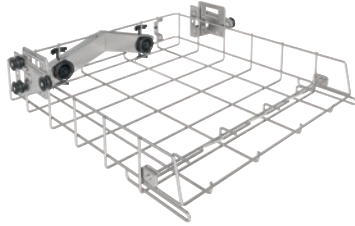

APLW 106

Basket

for the optimum loading of injector modules or inserts.

- For use on levels 1 to 4
- Basket with two docking connections
- For loading up to 2 injector modules or inserts
- Automatic closing of the connections when not in use
- Clearances dependent on which baskets are used and their position

EAN: 4002516524717 / Material number: 11854610 / Old Material Number: 69610600D

Product category	
Large-capacity washer-disinfectors, laboratory	•
Machine affiliation	
PLW 7111	•
Product category	
Basket with module connection	•
Product characteristics	
Material	Stainless steel, Plastic
Colour	Stainless Steel, Black
Part of SimpleLoad system	•
Application area	
Reprocessing of laboratory glassware	•
Dimensions and weight	
External dimensions, net height in in. (mm)	6 (151)
External dimensions, net width in in. (mm)	22 1/16 (559)
External dimensions, net depth in in. (mm)	24 1/2 (621)
External dimensions, gross height in in. (mm)	6 15/16 (175)
External dimensions, gross width in in. (mm)	22 1/2 (570)
External dimensions, gross depth in in. (mm)	24 13/16 (630)
Net weight in lb (kg)	7 (3.05)
Gross weight in lb (kg)	9 (3.75)