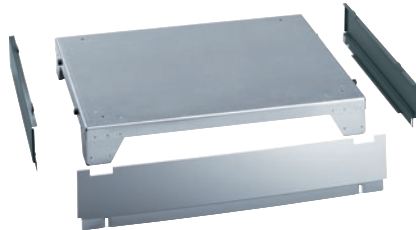

APDR 004

Box base, height 13 cm

for ergonomic loading and unloading of the tumble dryer.

- Can be screwed onto the tumble dryer

EAN: 4002516441656 / Material number: 11792060 / Old Material Number: 59520004EU

<b>Product category</b>	
Tumble dryers	•
<b>Machine / accessory category</b>	
PT 8331	•
PT 8333	•
PT 8333 HW	•
PT 8337	•
PT 8337 HW	•
PDR 518	•
PDR 918	•
<b>Product category</b>	
Plinth / base	•
<b>Product characteristics</b>	
Electrical connection	OHNE
Material	Stainless steel, Powder coated galvanised steel
Colour	Iron grey
<b>Dimensions and weight</b>	
External dimensions, net height in mm	5 (127)
External dimensions, net width in mm	34 3/4 (880)
External dimensions, net depth in mm	34 1/8 (864)
External dimensions, gross height in mm	6 (150)
External dimensions, gross width in mm	35 1/2 (900)
External dimensions, gross depth in mm	35 1/2 (900)
Net weight [kg]	56 (25.00)
Gross weight in kg	62 (28.00)