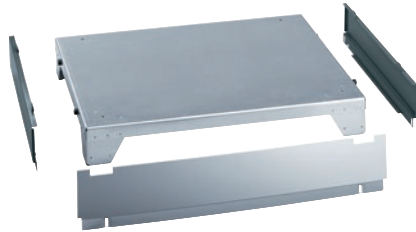

APDR 003

Box base, height 13 cm

for ergonomic loading and unloading of the tumble dryer.

- Can be screwed onto the tumble dryer

EAN: 4002516441649 / Material number: 11792050 / Old Material Number: 59520003EU

Product category	
Tumble dryers	•
Machine / accessory category	
PT 8251	•
PT 8251 COP	•
PT 8253	•
PT 8257	•
PT 8331 COP	•
PDR 514	•
PDR 914	•
Product category	
Plinth / base	•
Product characteristics	
Electrical connection	OHNE
Material	Stainless steel, Powder coated galvanised steel
Colour	null, Iron grey
Dimensions and weight	
External dimensions, net height in mm	5 (127)
External dimensions, net width in mm	34 3/4 (880)
External dimensions, net depth in mm	26 3/4 (679)
External dimensions, gross height in mm	5 3/4 (145)
External dimensions, gross width in mm	35 1/4 (895)
External dimensions, gross depth in mm	27 7/8 (705)
Net weight [kg]	39 (17.60)
Gross weight in kg	46 (20.50)