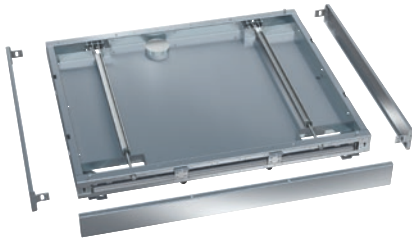

RP 1150

Plinth, on wheels

For 1,150 mm-wide appliances, incl. drip tray without openings for floor drain.

- Suitable for single-door machines, 1,150 mm wide
- Castors for pulling the machine forward for servicing
- Only suitable for appliances with a drain pump
- Easy access for servicing

EAN: 4002516032472 / Material number: 10941950 / Old Material Number: 69253008D

Product category	
Large-capacity washer-disinfectors, laboratory	•
Machine affiliation	
PLW 8617	•
Product category	
Plinth / base	•
Product characteristics	
Material	Stainless steel
Colour	Stainless Steel
Dimensions and weight	
External dimensions, net height in in. (mm)	3 15/16 (100)
External dimensions, net width in in. (mm)	39 (990)
External dimensions, net depth in in. (mm)	45 5/16 (1150)
External dimensions, gross height in in. (mm)	6 3/4 (170)
External dimensions, gross width in in. (mm)	41 3/16 (1045)
External dimensions, gross depth in in. (mm)	47 1/4 (1200)
Net weight in lb (kg)	79 (35.40)
Gross weight in lb (kg)	97 (43.70)