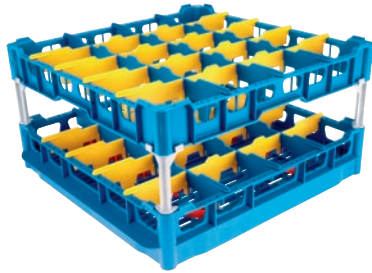

U 645-S

Basket

with tilters for the improved washing and drying of 20 glasses.

- 20 compartments, compartment size 4 1/2 (113) in (mm) x 3 9/16 (90) in (mm) mm
- Fitted with a high top frame
- Height 104/206/266, width 500 (incl. GN sides 530), depth 500 mm
- Includes extender set comprising short and long extenders

EAN: 4002515673577 / Material number: 10322520 / Old Material Number: 67664501D

Product category	
Fresh-water dishwashers	•
Tank dishwashers	•
Throughfeed tank dishwashers	•
Machine affiliation	
G 8066	•
PG 8067	•
PG 8041	•
PG 8043	•
PG 8045	•
PG 8055	•
PG 8055 U	•
PG 8056	•
PG 8056 U	•
PG 8057 TD	•
PG 8057 TD U	•
PG 8058	•
PG 8058 U	•
PG 8059	•
PG 8059 U	•
PG 8060	•
PG 8061	•
PG 8061 U	•
PG 8165	•
PG 8166	•
PG 8169	•
PG 8172	•
PG 8172 Eco	•
PTD 901	•
PG 8096	•
PG 8096 U	•
PG 8099	•
PG 8099 U	•
PFD 400	•
PFD 400 U	•
PFD 401	•
PFD 401 U	•
PFD 402	•
PFD 402 U	•
PFD 404	•
PFD 404 U	•
PFD 405	•
PFD 405 U	•
PFD 407	•
PFD 407 U	•
PFD 408 U	•
PTD 702	•
PTD 703	•
PTD 704	•

U 645-S

Basket

with tilters for the improved washing and drying of 20 glasses.

EAN: 4002515673577 / Material number: 10322520 / Old Material Number: 67664501D

Product category	
Basket for glasses	•
Product characteristics	
Material	Plastic
Colour	Blue, Yellow
Number of compartments	20
Compartment width in mm	4 1/2 (113)
Compartment length in mm	3 9/16 (90)
Capacity	
Glasses 140–175 mm high [number]	20
Glasses 200–230 mm high [number]	20
Dimensions and weight	
External dimensions, net height in in. (mm)	10 1/2 (266)
External dimensions, net width in in. (mm)	19 11/16 (500)
External dimensions, net depth in in. (mm)	19 11/16 (500)
External dimensions, gross height in in. (mm)	5 3/8 (135)
External dimensions, gross width in in. (mm)	21 5/16 (540)
External dimensions, gross depth in in. (mm)	21 5/16 (540)
Net weight in lb (kg)	7 (3.00)
Gross weight in lb (kg)	9 (4.00)