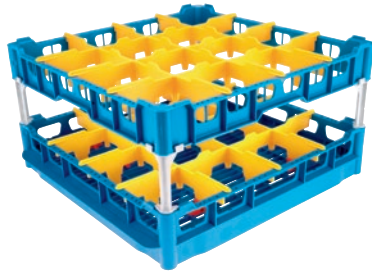

U 644-S

Basket

with tilters for the improved washing and drying of 16 glasses.

- 16 compartments, compartment size 4 1/2 (113) in (mm) x 4 1/2 (113) in (mm) mm
- Fitted with a high top frame
- Height 104/206/266, width 500 (incl. GN sides 530), depth 500 mm
- Includes extender set comprising short and long extenders

EAN: 4002515673553 / Material number: 10322500 / Old Material Number: 67664401D

Product category	
Fresh-water dishwashers	•
Tank dishwashers	•
Throughfeed tank dishwashers	•
Machine affiliation	
G 8066	•
PG 8067	•
PG 8041	•
PG 8043	•
PG 8045	•
PG 8055	•
PG 8055 U	•
PG 8056	•
PG 8056 U	•
PG 8057 TD	•
PG 8057 TD U	•
PG 8058	•
PG 8058 U	•
PG 8059	•
PG 8059 U	•
PG 8060	•
PG 8061	•
PG 8061 U	•
PG 8165	•
PG 8166	•
PG 8169	•
PG 8172	•
PG 8172 Eco	•
PTD 901	•
PG 8096	•
PG 8096 U	•
PG 8099	•
PG 8099 U	•
PFD 400	•
PFD 400 U	•
PFD 401	•
PFD 401 U	•
PFD 402	•
PFD 402 U	•
PFD 404	•
PFD 404 U	•
PFD 405	•
PFD 405 U	•
PFD 407	•
PFD 407 U	•
PFD 408 U	•
PTD 702	•
PTD 703	•
PTD 704	•

U 644-S

Basket

with tilters for the improved washing and drying of 16 glasses.

EAN: 4002515673553 / Material number: 10322500 / Old Material Number: 67664401D

Product category	
Basket for glasses	•
Product characteristics	
Material	Plastic
Colour	Blue, Yellow
Number of compartments	16
Compartment width in mm	4 1/2 (113)
Compartment length in mm	4 1/2 (113)
Capacity	
Glasses 140–175 mm high [number]	16
Glasses 200–230 mm high [number]	16
Dimensions and weight	
External dimensions, net height in in. (mm)	10 1/2 (266)
External dimensions, net width in in. (mm)	19 11/16 (500)
External dimensions, net depth in in. (mm)	19 11/16 (500)
External dimensions, gross height in in. (mm)	5 3/8 (135)
External dimensions, gross width in in. (mm)	21 5/16 (540)
External dimensions, gross depth in in. (mm)	21 5/16 (540)
Net weight in lb (kg)	7 (3.00)
Gross weight in lb (kg)	9 (4.00)