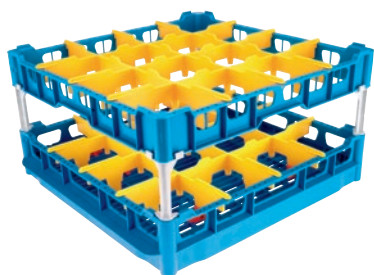

U 644-S

Basket

with tilters for the improved washing and drying of 16 glasses.

- 16 compartments, compartment size 4 1/2 (113) in (mm) x 4 1/2 (113) in (mm) mm
- Fitted with a high top frame
- Height 104/206/266, width 500 (incl. GN sides 530), depth 500 mm
- Includes extender set comprising short and long extenders

EAN: 4002515673553 / Material number: 10322500 / Old Material Number: 67664401D

Product category	
Fresh-water dishwashers	•
Tank dishwashers	•
Throughfeed tank dishwashers	•
Machine affiliation	
G 8066	•
PG 8067	•
PG 8041	•
PG 8043	•
PG 8045	•
PG 8055	•
PG 8055 U	•
PG 8056	•
PG 8056 U	•
PG 8057 TD	•
PG 8057 TD U	•
PG 8058	•
PG 8058 U	•
PG 8059	•
PG 8059 U	•
PG 8060	•
PG 8061	•
PG 8061 U	•
PG 8165	•
PG 8166	•
PG 8169	•
PG 8172	•
PG 8172 Eco	•
PTD 901	•
PG 8096	•
PG 8096 U	•
PG 8099	•
PG 8099 U	•
PFD 400	•
PFD 400 U	•
PFD 401	•
PFD 401 U	•
PFD 402	•
PFD 402 U	•
PFD 404	•
PFD 404 U	•
PFD 405	•
PFD 405 U	•
PFD 407	•
PFD 407 U	•
PFD 408 U	•
PTD 702	•
PTD 703	•
PTD 704	•

U 644-S

Basket

with tilters for the improved washing and drying of 16 glasses.

EAN: 4002515673553 / Material number: 10322500 / Old Material Number: 67664401D

Product category	
Basket for glasses	•
Product characteristics	
Material	Plastic
Colour	Blue, Yellow
Number of compartments	16
Compartment width in mm	4 1/2 (113)
Compartment length in mm	4 1/2 (113)
Capacity	
Glasses 140–175 mm high [number]	16
Glasses 200–230 mm high [number]	16
Dimensions and weight	
External dimensions, net height in in. (mm)	10 1/2 (266)
External dimensions, net width in in. (mm)	19 11/16 (500)
External dimensions, net depth in in. (mm)	19 11/16 (500)
External dimensions, gross height in in. (mm)	5 3/8 (135)
External dimensions, gross width in in. (mm)	21 5/16 (540)
External dimensions, gross depth in in. (mm)	21 5/16 (540)
Net weight in lb (kg)	7 (3.00)
Gross weight in lb (kg)	9 (4.00)