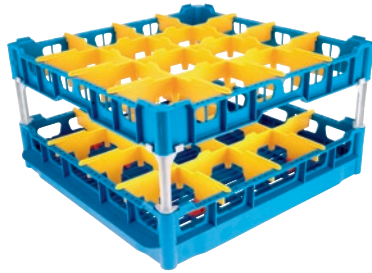

U 644-S

Basket

with tilters for the improved washing and drying of 16 glasses.

- 16 compartments, compartment size 4 1/2 (113) in (mm) x 4 1/2 (113) in (mm) mm
- Fitted with a high top frame
- Height 104/206/266, width 500 (incl. GN sides 530), depth 500 mm
- Includes extender set comprising short and long extenders

EAN: 4002515673553 / Material number: 10322500 / Old Material Number: 67664401D

Product category	
Fresh-water dishwashers	•
Tank dishwashers	•
Throughfeed tank dishwashers	•
Machine affiliation	
G 8066	•
PG 8067	•
PG 8041	•
PG 8043	•
PG 8045	•
PG 8055	•
PG 8055 U	•
PG 8056	•
PG 8056 U	•
PG 8057 TD	•
PG 8057 TD U	•
PG 8058	•
PG 8058 U	•
PG 8059	•
PG 8059 U	•
PG 8060	•
PG 8061	•
PG 8061 U	•
PG 8165	•
PG 8166	•
PG 8169	•
PG 8172	•
PG 8172 Eco	•
PTD 901	•
PG 8096	•
PG 8096 U	•
PG 8099	•
PG 8099 U	•
PFD 400	•
PFD 400 U	•
PFD 401	•
PFD 401 U	•
PFD 402	•
PFD 402 U	•
PFD 404	•
PFD 404 U	•
PFD 405	•
PFD 405 U	•
PFD 407	•
PFD 407 U	•
PFD 408 U	•
PTD 702	•
PTD 703	•

U 644-S

Basket

with tilters for the improved washing and drying of 16 glasses.

EAN: 4002515673553 / Material number: 10322500 / Old Material Number: 67664401D

PTD 704

**Product category**

Basket for glasses

**Product characteristics**

Material

Plastic

Colour

Blue, Yellow

Number of compartments

16

Compartment width in mm