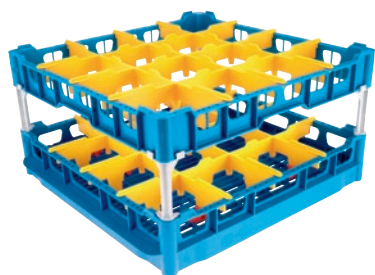

U 644-S

Basket

with tilters for the improved washing and drying of 16 glasses.

- 16 compartments, compartment size 4 1/2 (113) in (mm) x 4 1/2 (113) in (mm) mm
- Fitted with a high top frame
- Height 104/206/266, width 500 (incl. GN sides 530), depth 500 mm
- Includes extender set comprising short and long extenders

EAN: 4002515673553 / Material number: 10322500 / Old Material Number: 67664401D

Product category	
Fresh-water dishwashers	•
Tank dishwashers	•
Throughfeed tank dishwashers	•
Machine affiliation	
G 8066	•
PG 8067	•
PG 8041	•
PG 8043	•
PG 8045	•
PG 8055	•
PG 8055 U	•
PG 8056	•
PG 8056 U	•
PG 8057 TD	•
PG 8057 TD U	•
PG 8058	•
PG 8058 U	•
PG 8059	•
PG 8059 U	•
PG 8060	•
PG 8061	•
PG 8061 U	•
PG 8165	•
PG 8166	•
PG 8169	•
PG 8172	•
PG 8172 Eco	•
PTD 901	•
PG 8096	•
PG 8096 U	•
PG 8099	•
PG 8099 U	•
PFD 400	•
PFD 400 U	•
PFD 401	•
PFD 401 U	•
PFD 402	•
PFD 402 U	•
PFD 404	•
PFD 404 U	•
PFD 405	•
PFD 405 U	•
PFD 407	•
PFD 407 U	•
PFD 408 U	•
PTD 702	•
PTD 703	•

U 644-S

Basket

with tilters for the improved washing and drying of 16 glasses.

EAN: 4002515673553 / Material number: 10322500 / Old Material Number: 67664401D

PTD 704

**Product category**

Basket for glasses

**Product characteristics**

Material

Plastic

Colour

Blue, Yellow

Number of compartments

16

Compartment width in mm