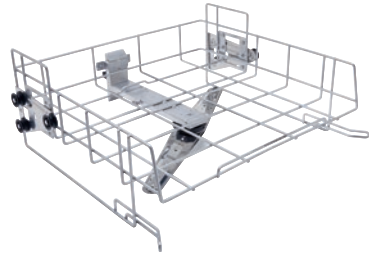

A 101

Upper basket

Height adjustable, for the optimum loading of inserts.

- Vertical clearance 160 +/- 30 mm, width 475 mm, depth 443 mm
- With integrated spray arm

EAN: 4002515460627 / Material number: 09862340 / Old Material Number: 69610100D

Product category	
Fresh-water dishwashers	•
Glassware Washers, laboratory	•
Washer-disinfectors, medical	•
Machine affiliation	
PG 8063	•
PG 8562	•
PG 8582	•
PG 8582 CD	•
PG 8504	•
PG 8583	•
PG 8583 CD	•
PG 8592	•
PG 8593	•
Product category	
Upper basket	•
Carrier / basket carrier	•
Upper basket	•
Product characteristics	
Material	Stainless steel
Colour	Stainless Steel
Application area	
Reprocessing of laboratory glassware	•
Reprocessing of GYN instruments	•
Reprocessing of ENT instruments	•
Reprocessing of basins	•
Reprocessing of kidney dishes	•
Reprocessing of surgical instruments	•
Reprocessing of different utensils	•
Reprocessing of air regulators	•
Standard electrical connection	
Number of phases	0
Voltage in V	0
Frequency in Hz	0
Total rated load in kW	0.00
Fuse rating in A	0
Dimensions and weight	
External dimensions, net height in in. (mm)	8 1/8 (206)
External dimensions, net width in in. (mm)	20 13/16 (528)
External dimensions, net depth in in. (mm)	20 3/4 (527)
External dimensions, gross height in in. (mm)	9 1/16 (230)
External dimensions, gross width in in. (mm)	21 7/8 (555)
External dimensions, gross depth in in. (mm)	22 7/8 (580)
Net weight in lb (kg)	7 (3.00)
Gross weight in lb (kg)	9 (3.79)