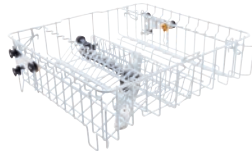

O 892

Upper basket

With insert E 812 and 2 support rails for a variety of glassware

- Height adjustable in 2 positions by 5 cm
- The brackets ensure a secure hold for long stemmed glasses
- With integrated spray arm, connection at the back
- Max. vertical clearance 7 7/8 (200) in (mm)
- The glassware insert E 812 is included

EAN: 4002515276372 / Material number: 09548990 / Old Material Number: 67189201D

Product category	
Fresh-water dishwashers	•
Machine affiliation	
PG 8041	•
PG 8043	•
PG 8045	•
PG 8055	•
PG 8055 U	•
PG 8056	•
PG 8056 U	•
PG 8057 TD	•
PG 8057 TD U	•
PG 8058	•
PG 8058 U	•
PG 8059	•
PG 8059 U	•
PG 8060	•
PG 8061	•
PG 8061 U	•
PG 8096	•
PG 8096 U	•
PG 8099	•
PG 8099 U	•
PFD 400	•
PFD 400 U	•
PFD 401	•
PFD 401 U	•
PFD 402	•
PFD 402 U	•
PFD 404	•
PFD 404 U	•
PFD 405	•
PFD 405 U	•
PFD 407	•
PFD 407 U	•
PFD 408 U	•
Product category	
Basket for glasses	•
Upper basket	•
Product characteristics	
Material	Wire, rilsan-coated
Colour	White
Maximum vertical clearance in mm	7 7/8 (200)
Standard electrical connection	
Number of phases	0
Voltage in V	0
Frequency in Hz	0
Total rated load in kW	0.00
Fuse rating in A	0

O 892

Upper basket

With insert E 812 and 2 support rails for a variety of glassware

EAN: 4002515276372 / Material number: 09548990 / Old Material Number: 67189201D

Dimensions and weight	
External dimensions, net height in in. (mm)	7 1/2 (190)
External dimensions, net width in in. (mm)	20 7/16 (518)
External dimensions, net depth in in. (mm)	19 3/16 (486)
External dimensions, gross height in in. (mm)	20 7/8 (530)
External dimensions, gross width in in. (mm)	11 1/4 (285)
External dimensions, gross depth in in. (mm)	20 7/8 (530)
Net weight in lb (kg)	7 (2.97)
Gross weight in lb (kg)	7 (3.12)