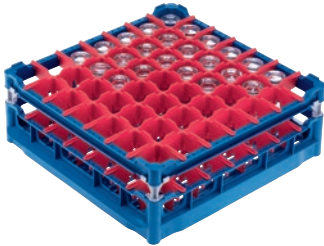

U 537

Basket

with low top frame for the optimum loading of 49 glasses up to 20 cm tall.

- With 49 compartments
- Compartment size 2 1/2 (63) in (mm) x 2 1/2 (63) in (mm) mm
- Includes extender set comprising short and long extenders
- Height adjustable top frame extendable up to 20 cm
- Width 50, depth 50 cm, width with Gastronorm (GN) sides 53 cm

U 537

Basket

with low top frame for the optimum loading of 49 glasses up to 20 cm tall.

EAN: 4002514278773 / Material number: 06984200 / Old Material Number: 67653701D

Product category	
Basket for glasses	•
Product characteristics	
Material	Plastic
Colour	Blue, Red
Number of compartments	49
Compartment width in mm	2 1/2 (63)
Compartment length in mm	2 1/2 (63)
Capacity	
Glasses 110–140 mm high [number]	49
Glasses 175–200 mm high [number]	49
Standard electrical connection	
Number of phases	0
Voltage in V	0
Frequency in Hz	0
Total rated load in kW	0.00
Fuse rating in A	0
Dimensions and weight	
External dimensions, net height in in. (mm)	9 3/16 (233)
External dimensions, net width in in. (mm)	19 11/16 (500)
External dimensions, net depth in in. (mm)	19 11/16 (500)
External dimensions, gross height in in. (mm)	10 1/4 (260)
External dimensions, gross width in in. (mm)	20 1/2 (520)
External dimensions, gross depth in in. (mm)	20 7/8 (530)
Net weight in lb (kg)	8 (3.30)
Gross weight in lb (kg)	9 (3.80)