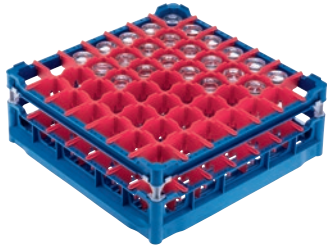

U 537

Basket

with low top frame for the optimum loading of 49 glasses up to 20 cm tall.

- With 49 compartments
- Compartment size 2 1/2 (63) in (mm) x 2 1/2 (63) in (mm) mm
- Includes extender set comprising short and long extenders
- Height adjustable top frame extendable up to 20 cm
- Width 50, depth 50 cm, width with Gastronorm (GN) sides 53 cm

U 537

Basket

with low top frame for the optimum loading of 49 glasses up to 20 cm tall.

EAN: 4002514278773 / Material number: 06984200 / Old Material Number: 67653701D

Product category	
Basket for glasses	•
Product characteristics	
Material	Plastic
Colour	Blue, Red
Number of compartments	49
Compartment width in mm	2 1/2 (63)
Compartment length in mm	2 1/2 (63)
Capacity	
Glasses 110–140 mm high [number]	49
Glasses 175–200 mm high [number]	49
Standard electrical connection	
Number of phases	0
Voltage in V	0
Frequency in Hz	0
Total rated load in kW	0.00
Fuse rating in A	0
Dimensions and weight	
External dimensions, net height in in. (mm)	9 3/16 (233)
External dimensions, net width in in. (mm)	19 11/16 (500)
External dimensions, net depth in in. (mm)	19 11/16 (500)
External dimensions, gross height in in. (mm)	10 1/4 (260)
External dimensions, gross width in in. (mm)	20 1/2 (520)
External dimensions, gross depth in in. (mm)	20 7/8 (530)
Net weight in lb (kg)	8 (3.30)
Gross weight in lb (kg)	9 (3.80)