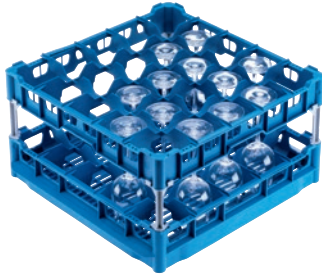

U 545 Basket

with high top frame for the optimum loading of 25 glasses up to 23 cm tall.

- With 25 compartments
- Compartment size 3 9/16 (90) in (mm) x 3 9/16 (90) in (mm) mm
- Includes extender set comprising short and long extenders
- Height adjustable top frame extendable up to 23 cm
- Width 50, depth 50 cm, width with Gastronorm (GN) sides 53 cm

U 545
Basket

with high top frame for the optimum loading of 25 glasses up to 23 cm tall.

EAN: 4002514278742 / Material number: 06984170 / Old Material Number: 67654501D

Product category	
Basket for glasses	•
Product characteristics	
Material	Plastic
Colour	Blue
Number of compartments	25
Compartment width in mm	3 9/16 (90)
Compartment length in mm	3 9/16 (90)
Capacity	
Glasses 140–175 mm high [number]	25
Glasses 200–230 mm high [number]	25
Standard electrical connection	
Number of phases	0
Voltage in V	0
Frequency in Hz	0
Total rated load in kW	0.00
Fuse rating in A	0
Dimensions and weight	
External dimensions, net height in in. (mm)	10 1/2 (266)
External dimensions, net width in in. (mm)	19 11/16 (500)
External dimensions, net depth in in. (mm)	19 11/16 (500)
External dimensions, gross height in in. (mm)	10 1/4 (260)
External dimensions, gross width in in. (mm)	20 1/8 (510)
External dimensions, gross depth in in. (mm)	20 7/8 (530)
Net weight in lb (kg)	6 (2.70)
Gross weight in lb (kg)	8 (3.20)