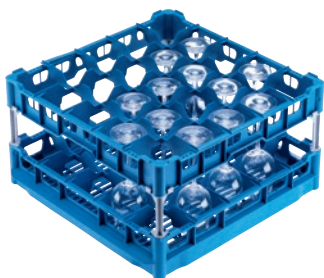

U 545 Basket

with high top frame for the optimum loading of 25 glasses up to 23 cm tall.

- With 25 compartments
- Compartment size 3 9/16 (90) in (mm) x 3 9/16 (90) in (mm) mm
- Includes extender set comprising short and long extenders
- Height adjustable top frame extendable up to 23 cm
- Width 50, depth 50 cm, width with Gastronorm (GN) sides 53 cm

U 545
Basket

with high top frame for the optimum loading of 25 glasses up to 23 cm tall.

EAN: 4002514278742 / Material number: 06984170 / Old Material Number: 67654501D

Product category	
Basket for glasses	•
Product characteristics	
Material	Plastic
Colour	Blue
Number of compartments	25
Compartment width in mm	3 9/16 (90)
Compartment length in mm	3 9/16 (90)
Capacity	
Glasses 140–175 mm high [number]	25
Glasses 200–230 mm high [number]	25
Standard electrical connection	
Number of phases	0
Voltage in V	0
Frequency in Hz	0
Total rated load in kW	0.00
Fuse rating in A	0
Dimensions and weight	
External dimensions, net height in in. (mm)	10 1/2 (266)
External dimensions, net width in in. (mm)	19 11/16 (500)
External dimensions, net depth in in. (mm)	19 11/16 (500)
External dimensions, gross height in in. (mm)	10 1/4 (260)
External dimensions, gross width in in. (mm)	20 1/8 (510)
External dimensions, gross depth in in. (mm)	20 7/8 (530)
Net weight in lb (kg)	6 (2.70)
Gross weight in lb (kg)	8 (3.20)