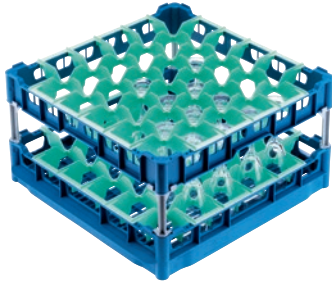

U 546 Basket

with high top frame for the optimum loading of 36 glasses up to 23 cm tall.

- With 36 compartments
- Compartment size 2 7/8 (73) in (mm) x 2 7/8 (73) in (mm) mm
- Includes extender set comprising short and long extenders
- Height adjustable top frame extendable up to 23 cm
- Width 50, depth 50 cm, width with Gastronorm (GN) sides 53 cm

U 546
Basket

with high top frame for the optimum loading of 36 glasses up to 23 cm tall.

EAN: 4002514278728 / Material number: 06984130 / Old Material Number: 67654601D

Product category	
Basket for glasses	•
Product characteristics	
Material	Plastic
Colour	Blue, Green
Number of compartments	36
Compartment width in mm	2 7/8 (73)
Compartment length in mm	2 7/8 (73)
Capacity	
Glasses 140–175 mm high [number]	36
Glasses 200–230 mm high [number]	36
Standard electrical connection	
Number of phases	0
Voltage in V	0
Frequency in Hz	0
Total rated load in kW	0.00
Fuse rating in A	0
Dimensions and weight	
External dimensions, net height in in. (mm)	10 1/2 (266)
External dimensions, net width in in. (mm)	19 11/16 (500)
External dimensions, net depth in in. (mm)	19 11/16 (500)
External dimensions, gross height in in. (mm)	10 1/4 (260)
External dimensions, gross width in in. (mm)	21 5/16 (540)
External dimensions, gross depth in in. (mm)	20 1/2 (520)
Net weight in lb (kg)	7 (2.90)
Gross weight in lb (kg)	8 (3.40)