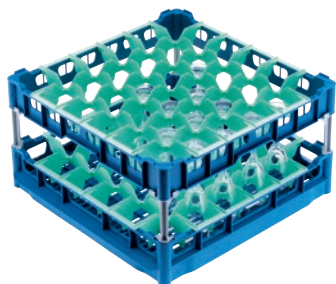

U 546 Basket

with high top frame for the optimum loading of 36 glasses up to 23 cm tall.

- With 36 compartments
- Compartment size 2 7/8 (73) in (mm) x 2 7/8 (73) in (mm) mm
- Includes extender set comprising short and long extenders
- Height adjustable top frame extendable up to 23 cm
- Width 50, depth 50 cm, width with Gastronorm (GN) sides 53 cm

U 546
Basket

with high top frame for the optimum loading of 36 glasses up to 23 cm tall.

EAN: 4002514278728 / Material number: 06984130 / Old Material Number: 67654601D

Product category	
Basket for glasses	•
Product characteristics	
Material	Plastic
Colour	Blue, Green
Number of compartments	36
Compartment width in mm	2 7/8 (73)
Compartment length in mm	2 7/8 (73)
Capacity	
Glasses 140–175 mm high [number]	36
Glasses 200–230 mm high [number]	36
Standard electrical connection	
Number of phases	0
Voltage in V	0
Frequency in Hz	0
Total rated load in kW	0.00
Fuse rating in A	0
Dimensions and weight	
External dimensions, net height in in. (mm)	10 1/2 (266)
External dimensions, net width in in. (mm)	19 11/16 (500)
External dimensions, net depth in in. (mm)	19 11/16 (500)
External dimensions, gross height in in. (mm)	10 1/4 (260)
External dimensions, gross width in in. (mm)	21 5/16 (540)
External dimensions, gross depth in in. (mm)	20 1/2 (520)
Net weight in lb (kg)	7 (2.90)
Gross weight in lb (kg)	8 (3.40)