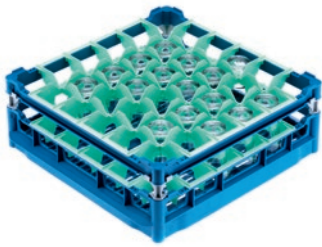

## U 536 Basket

with low top frame for the optimum loading of 36 glasses up to 20 cm tall.

- With 36 compartments
- Compartment size 2 7/8 (73) in (mm) x 2 7/8 (73) in (mm) mm
- Includes extender set comprising short and long extenders
- Height adjustable top frame extendable up to 20 cm
- Width 50, depth 50 cm, width with Gastronorm (GN) sides 53 cm

U 536  
Basket

with low top frame for the optimum loading of 36 glasses up to 20 cm tall.

EAN: 4002514278698 / Material number: 06984090 / Old Material Number: 67653601D

Product category	
Basket for glasses	•
Product characteristics	
Material	Plastic
Colour	Blue, Green
Number of compartments	36
Compartment width in mm	2 7/8 (73)
Compartment length in mm	2 7/8 (73)
Capacity	
Glasses 110–140 mm high [number]	36
Glasses 175–200 mm high [number]	36
Standard electrical connection	
Number of phases	0
Voltage in V	0
Frequency in Hz	0
Total rated load in kW	0.00
Fuse rating in A	0
Dimensions and weight	
External dimensions, net height in in. (mm)	9 3/16 (233)
External dimensions, net width in in. (mm)	19 11/16 (500)
External dimensions, net depth in in. (mm)	19 11/16 (500)
External dimensions, gross height in in. (mm)	10 1/4 (260)
External dimensions, gross width in in. (mm)	20 1/2 (520)
External dimensions, gross depth in in. (mm)	20 7/8 (530)
Net weight in lb (kg)	6 (2.70)
Gross weight in lb (kg)	8 (3.20)