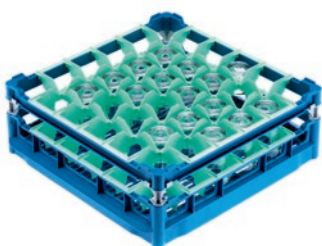

## U 536 Basket

with low top frame for the optimum loading of 36 glasses up to 20 cm tall.

- With 36 compartments
- Compartment size 2 7/8 (73) in (mm) x 2 7/8 (73) in (mm) mm
- Includes extender set comprising short and long extenders
- Height adjustable top frame extendable up to 20 cm
- Width 50, depth 50 cm, width with Gastronorm (GN) sides 53 cm

U 536  
Basket

with low top frame for the optimum loading of 36 glasses up to 20 cm tall.

EAN: 4002514278698 / Material number: 06984090 / Old Material Number: 67653601D

Product category	
Basket for glasses	•
Product characteristics	
Material	Plastic
Colour	Blue, Green
Number of compartments	36
Compartment width in mm	2 7/8 (73)
Compartment length in mm	2 7/8 (73)
Capacity	
Glasses 110–140 mm high [number]	36
Glasses 175–200 mm high [number]	36
Standard electrical connection	
Number of phases	0
Voltage in V	0
Frequency in Hz	0
Total rated load in kW	0.00
Fuse rating in A	0
Dimensions and weight	
External dimensions, net height in in. (mm)	9 3/16 (233)
External dimensions, net width in in. (mm)	19 11/16 (500)
External dimensions, net depth in in. (mm)	19 11/16 (500)
External dimensions, gross height in in. (mm)	10 1/4 (260)
External dimensions, gross width in in. (mm)	20 1/2 (520)
External dimensions, gross depth in in. (mm)	20 7/8 (530)
Net weight in lb (kg)	6 (2.70)
Gross weight in lb (kg)	8 (3.20)