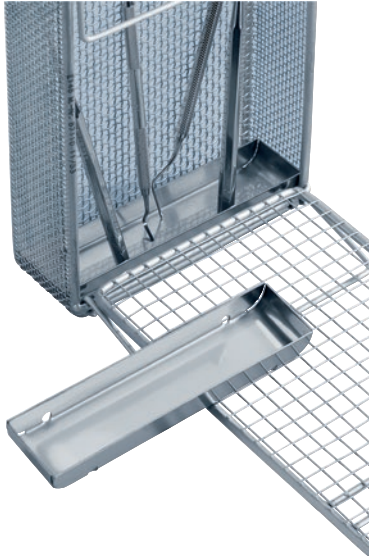

E 328

Support rail

for the optimum loading of upright instruments.

- The insert can hold upright instruments

EAN: 4002511117051 / Material number: 02795940 / Old Material Number: 69732801D

Product category	
Washer-disinfectors, medical	•
Machine affiliation	
PG 8535	•
PG 8536	•
PG 8581	•
PG 8562	•
PG 8582	•
PG 8582 CD	•
Product category	
Other accessories	•
Product characteristics	
Material	Stainless steel
Colour	Stainless Steel
Standard electrical connection	
Number of phases	0
Voltage in V	0
Frequency in Hz	0
Total rated load in kW	0.00
Fuse rating in A	0
Dimensions and weight	
External dimensions, net height in mm	0 5/8 (15) in (mm)
External dimensions, net width in mm	1 3/8 (34) in (mm)
External dimensions, net depth in mm	5 3/4 (145) in (mm)
External dimensions, gross height in mm	0 1/2 (12)
External dimensions, gross width in mm	3 3/16 (80)
External dimensions, gross depth in in (mm)	4 3/4 (120)
Net weight in kg	1 (0.06)
Gross weight in kg	1 (0.07)