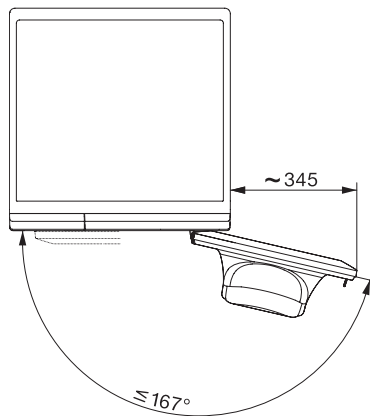

WED385 WCS PWash&Steam&9kg

Pralka ładowana od przodu W1:

A-20%\* | 9 kg | 1400 obr./min | SteamCare | QuickPowerWash | Miele@home

W1 installation drawing, slanted facia or straight facia, measures in mm

W1 drawing, slanted facia or straight facia, measures in mm

W1 drawing, slanted facia or straight facia, measures in mm

W1 drawing, slanted facia or straight facia, measures in mm