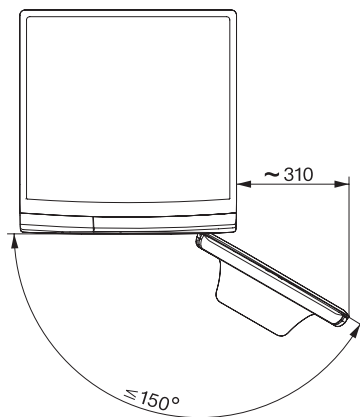

WSG883 WCS PWash&TDos&Steam

Pralka ładowana od przodu W1:

A -20%\* | 9 kg | 1400 obr./min | SteamCare | Autom. dozowanie | QuickPowerWash

W1 drawing, facia 5 degree, measures in mm

W1 drawing, facia 5 degree, measures in mm

W1 drawing, facia 5 degree, measures in mm

W1 drawing, facia 5 degree, measures in mm