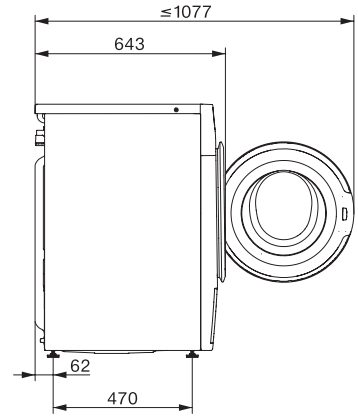

WSG883 WCS PWash&TDos&Steam

Pralka ładowana od przodu W1:

A -20%\* | 9 kg | 1400 obr./min | SteamCare | Autom. dozowanie | QuickPowerWash

W1 drawing, facia 5 degree, measures in mm

W1 drawing, facia 5 degree, measures in mm

W1 drawing, facia 5 degree, measures in mm

W1 drawing, facia 5 degree, measures in mm