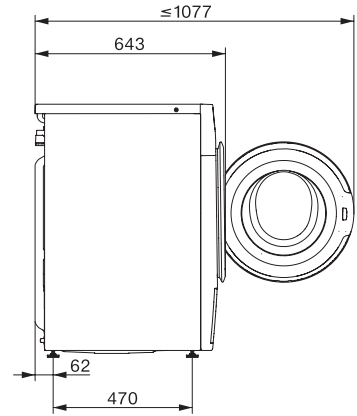

WWG880 WCS PWash&TDos&Steam

Pralka ładowana od przodu W1:

A -20%* | 9 kg | 1400 obr./min | SteamCare | Autom. dozowanie | QuickPowerWash

W1 drawing, facia 5 degree, measures in mm

W1 drawing, facia 5 degree, measures in mm

W1 drawing, facia 5 degree, measures in mm

W1 drawing, facia 5 degree, measures in mm