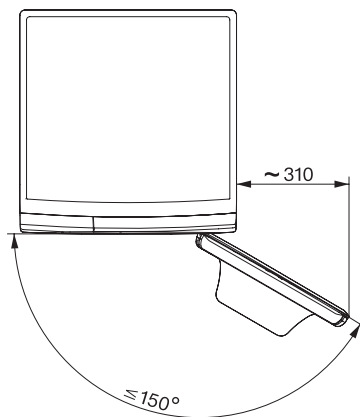

W1 drawing, facia 5 degree, measures in mm