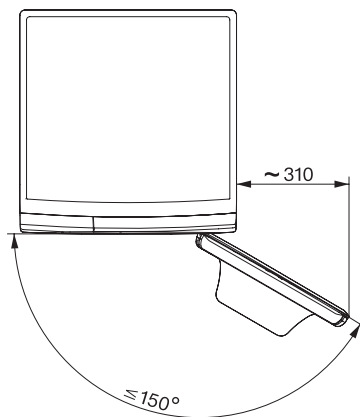

WWG880 WCS PWash&TDos&Steam

Pralka ładowana od przodu W1:

A -20%* | 9 kg | 1400 obr./min | SteamCare | Autom. dozowanie | QuickPowerWash

W1 drawing, facia 5 degree, measures in mm

W1 drawing, facia 5 degree, measures in mm

W1 drawing, facia 5 degree, measures in mm

W1 drawing, facia 5 degree, measures in mm