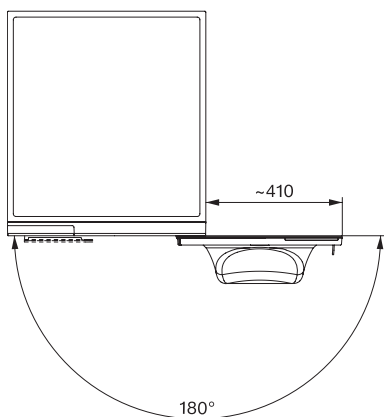

WQ 1200 WPS Nova Edition
Pralka ładowana od przodu W2
A -20%* i 9 kg i 1400 obr./min i InfinityCare i M Touch Pro i SmartMatic

W2 drawing, facia 17 degree, Bigfoot, Ref2, measures in mm

W2 drawing, facia 17 degree, Bigfoot, Ref2, measures in mm

W2 drawing, facia 17 degree, Bigfoot, Ref2, measures in mm

W2 drawing, facia 17 degree, Bigfoot, Ref2, measures in mm