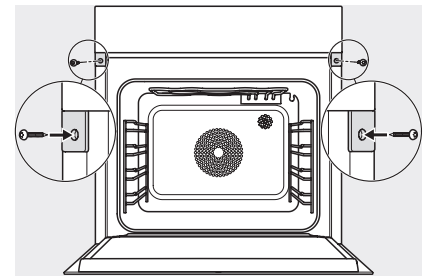

ESW7x10, EVS7010, DGC7x6xHCPro, DGC7x6xHCXPro installation drawings

built-in DGC XXL, installation drawing

DGC7x65 connections and ventilation 60cm, installation drawing

built-in DGC XXL build-under, installation drawing

screw joint DGC XXL, installation drawing

DGC7x4x swivel range of the aperture, installation drawings

side view DGC XXL, installation drawings