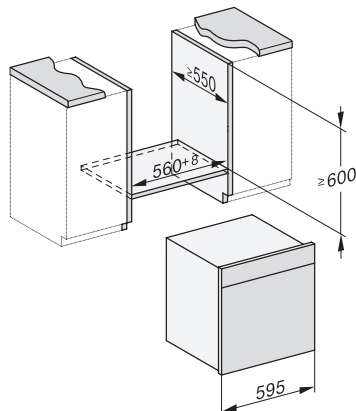

## DGC 7865 HCX Pro

Bezuchwytowy piekarnik parowy z przyłączem do wody i odpływu do gotowania na parze i pieczenia, z bezprzew. pieczeniometerem + HydroClean.

Installation DGC XXL, ESW7x20 installation drawings

ESW7x10, EVS7010, DGC7x6xHCPro, DGC7x6xHCXPro installation drawings

built-in DGC XXL, installation drawing

DGC7x65 connections and ventilation 60cm, installation drawing

built-in DGC XXL build-under, installation drawing

screw joint DGC XXL, installation drawing

DGC7x4x swivel range of the aperture, installation drawings

side view DGC XXL, installation drawings