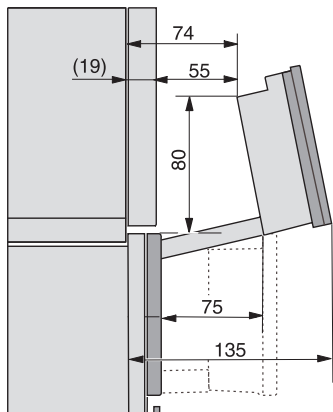

ESW7x10, EVS7010, DGC7x6xHCPro, DGC7x6xHCXPro installation drawings

built-in DGC XXL, installation drawing

DGC7x65 connections and ventilation 60cm, installation drawing

built-in DGC XXL build-under, installation drawing

screw joint DGC XXL, installation drawing

DGC7x4x swivel range of the aperture, installation drawings

side view DGC XXL, installation drawings