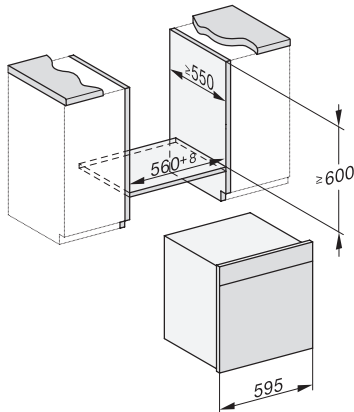

DGC 7860 HCX Pro

Bezuchwytowy piekarnik parowy

do gotowania na parze i pieczenia, z bezprzew. pieczeniometerem + HydroClean.

Installation DGC XXL, ESW7x20 installation drawings

ESW7x10, EVS7010, DGC7x6xHCPro, DGC7x6xHCXPro installation drawings

built-in DGC XXL, installation drawing

DGC7x60 connections and ventilation 60cm, installation drawing

built-in DGC XXL build-under, installation drawing

screw joint DGC XXL, installation drawing

DGC7x4x swivel range of the aperture, installation drawings

side view DGC XXL, installation drawings