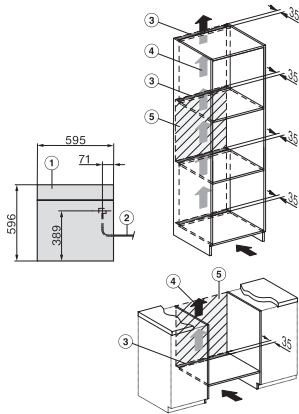

DGC 7860 HCX Pro

Bezuchwytowy piekarnik parowy

do gotowania na parze i pieczenia, z bezprzew. pieczeniometerem + HydroClean.

Installation DGC XXL, ESW7x20 installation drawings

ESW7x10, EVS7010, DGC7x6xHCPro, DGC7x6xHCXPro installation drawings

built-in DGC XXL, installation drawing

DGC7x60 connections and ventilation 60cm, installation drawing

built-in DGC XXL build-under, installation drawing

screw joint DGC XXL, installation drawing

DGC7x4x swivel range of the aperture, installation drawings

side view DGC XXL, installation drawings