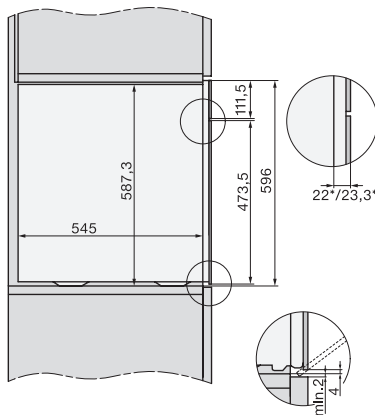

built-in DGC XXL, installation drawing

DGC7x60 connections and ventilation 60cm, installation drawing

built-in DGC XXL build-under, installation drawing

screw joint DGC XXL, installation drawing

DGC7x4x swivel range of the aperture, installation drawings

side view DGC XXL, installation drawings