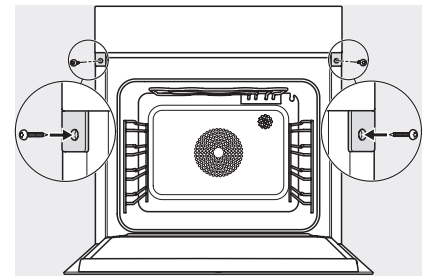

DGC 7860 HCX Pro

Bezuchwytowy piekarnik parowy

do gotowania na parze i pieczenia, z bezprzew. pieczeniometerem + HydroClean.

Installation DGC XXL, ESW7x20 installation drawings

ESW7x10, EVS7010, DGC7x6xHCPro, DGC7x6xHCXPro installation drawings

built-in DGC XXL, installation drawing

DGC7x60 connections and ventilation 60cm, installation drawing

built-in DGC XXL build-under, installation drawing

screw joint DGC XXL, installation drawing

DGC7x4x swivel range of the aperture, installation drawings