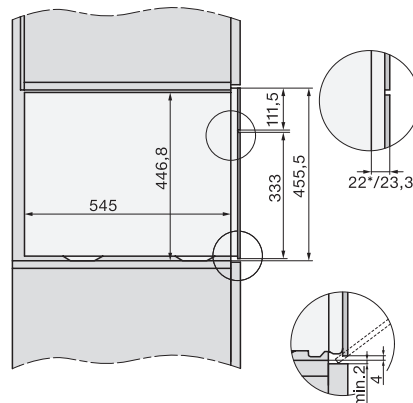

Installation_DG_DGM_DGC_XL_ESW7x10_EVS7010, installation drawings

built-in DG DGM DGC XL build-under, installation drawing

DGC7x4x built-in tall cabinet, installation drawing

DGC7x45 connections and ventilation 45cm, installation drawing

DGC7x4x swivel range of the aperture, installation drawings

screw joint DGC XL, installation drawing

side view DGC XL, installation drawings