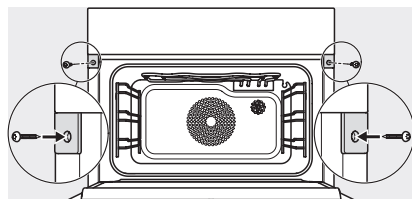

Installation_DG_DGM_DGC_XL_ESW7x10_EVS7010, installation drawings

built-in DG DGM DGC XL build-under, installation drawing

DGC7x4x built-in tall cabinet, installation drawing

DGC7x45 connections and ventilation 45cm, installation drawing

DGC7x4x swivel range of the aperture, installation drawings

screw joint DGC XL, installation drawing

side view DGC XL, installation drawings