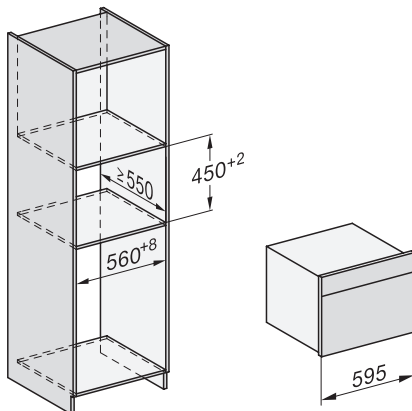

Installation_DG_DGM_DGC_XL_ESW7x10_EVS7010, installation drawings

built-in DG DGM DGC XL build-under, installation drawing

DGC7x4x built-in tall cabinet, installation drawing

DGC7x45 connections and ventilation 45cm, installation drawing

DGC7x4x swivel range of the aperture, installation drawings

screw joint DGC XL, installation drawing

side view DGC XL, installation drawings