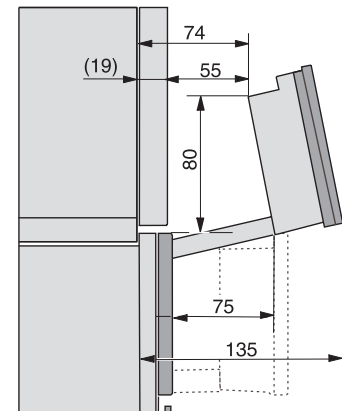

Installation_DG_DGM_DGC_XL_ESW7x10_EVS7010, installation drawings

built-in DG DGM DGC XL build-under, installation drawing

DGC7x4x built-in tall cabinet, installation drawing

DGC7x45 connections and ventilation 45cm, installation drawing

DGC7x4x swivel range of the aperture, installation drawings

screw joint DGC XL, installation drawing

side view DGC XL, installation drawings