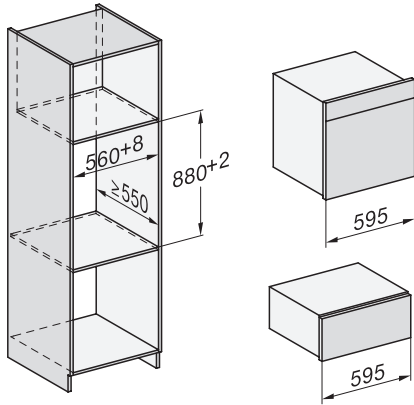

DGC 7460 HCX Pro

Bezuchwytowy piekarnik parowy

do gotowania na parze i pieczenia, z połączeniem sieciowym + HydroClean.

Installation DGC XXL, ESW7x20 installation drawings