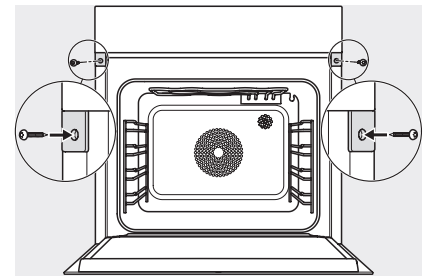

DGC 7460 HCX Pro

Bezuchwytowy piekarnik parowy

do gotowania na parze i pieczenia, z połączeniem sieciowym + HydroClean.

Installation DGC XXL, ESW7x20 installation drawings

ESW7x10, EVS7010, DGC7x6xHCPro, DGC7x6xHCXPro installation drawings

built-in DGC XXL, installation drawing

DGC7x60 connections and ventilation 60cm, installation drawing

built-in DGC XXL build-under, installation drawing

screw joint DGC XXL, installation drawing

DGC7x4x swivel range of the aperture, installation drawings