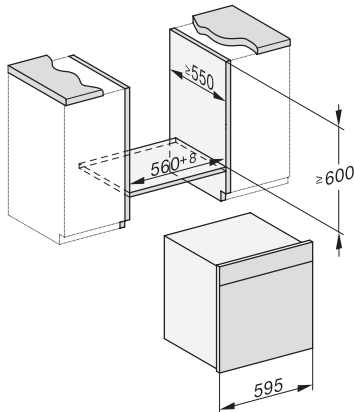

DGC 7460 HCX Pro

Bezuchwytowy piekarnik parowy

do gotowania na parze i pieczenia, z połączeniem sieciowym + HydroClean.

Installation DGC XXL, ESW7x20 installation drawings

ESW7x10, EVS7010, DGC7x6xHCPro, DGC7x6xHCXPro installation drawings

built-in DGC XXL, installation drawing

DGC7x60 connections and ventilation 60cm, installation drawing

built-in DGC XXL build-under, installation drawing

screw joint DGC XXL, installation drawing

DGC7x4x swivel range of the aperture, installation drawings

side view DGC XXL, installation drawings