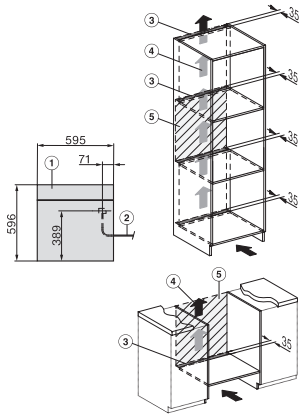

DGC 7460 HCX Pro

Bezuchwytowy piekarnik parowy

do gotowania na parze i pieczenia, z połączeniem sieciowym + HydroClean.

Installation DGC XXL, ESW7x20 installation drawings

ESW7x10, EVS7010, DGC7x6xHCPro, DGC7x6xHCXPro installation drawings

built-in DGC XXL, installation drawing

DGC7x60 connections and ventilation 60cm, installation drawing

built-in DGC XXL build-under, installation drawing

screw joint DGC XXL, installation drawing

DGC7x4x swivel range of the aperture, installation drawings

side view DGC XXL, installation drawings