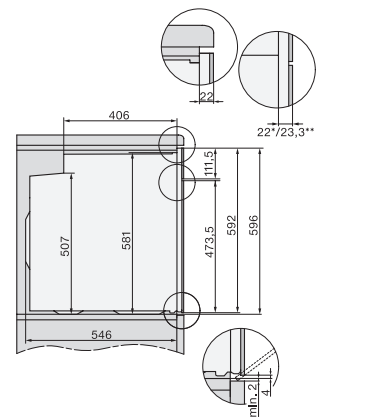

H 7464 BPX

Piekarnik bezuchwytowy

w uniwersalnym wzornictwie z piezoniemierzem i oświetleniem LED.

installation H7000 XL, installation drawing

side view H7000 XL, installation drawings

built-in H7000 XL, installation drawing

Installation H7000 XL underframe, installation drawings

Installation H7000 BM XL, installation drawings

side view H7000 XL build-under, installation drawing

side view Kombi BM XL, installation drawings

Installation Kombi BM XL, installation drawings