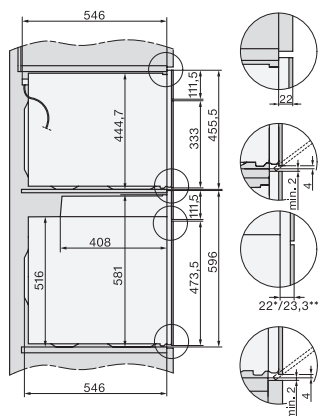

H 7464 BPX

Piekarnik bezuchwytowy

w uniwersalnym wzornictwie z piezoniemierzem i oświetleniem LED.

installation H7000 XL, installation drawing

side view H7000 XL, installation drawings

built-in H7000 XL, installation drawing

Installation H7000 XL underframe, installation drawings

Installation H7000 BM XL, installation drawings

side view H7000 XL build-under, installation drawing

side view Kombi BM XL, installation drawings

Installation Kombi BM XL, installation drawings