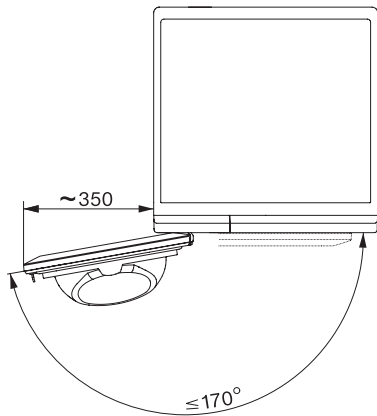

TEL685WP 125 Gala Edition

Suszarka z pompą ciepła T1:

SteamFinish i DryCare 40 zapewniają delikatną pielęgnację prania.

T1 installation drawing, slanted facia or straight facia, measures in mm

T1 drawing, slanted facia or straight facia, measures in mm

T1 drawing, slanted facia or straight facia, with porthole, measures in mm

T1 drawing, slanted facia or straight facia, measures in mm