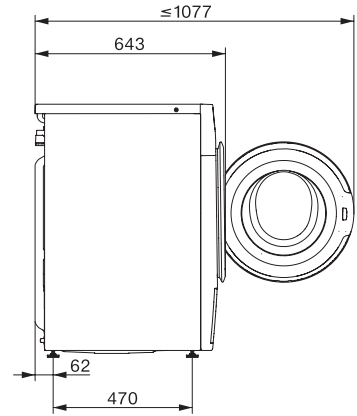

WWB680 WCS 125 Edition

Pralka ładowana od przodu W1:

A -10%, SteamCare i TwinDos dla doskonałej ochrony tkanin.

W1 drawing, facia 5 degree, measures in mm

W1 drawing, facia 5 degree, measures in mm

W1 drawing, facia 5 degree, measures in mm

W1 drawing, facia 5 degree, measures in mm