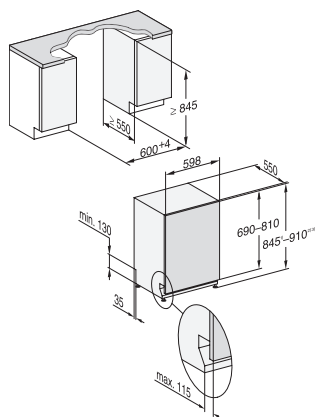

G7000, fully integrated dishwasher, XXL, 60cm (installation drawing)