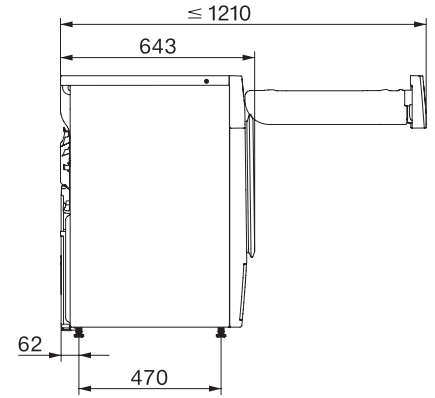

TSL683WP 125 Gala Edition

Suszarka z pompą ciepła T1:

SteamFinish i DryCare 40 zapewniają delikatną pielęgnację prania.

T1 installation drawing, facia 5 degree, measures in mm

T1 drawing, facia 5 degree, measures in mm

T1 drawing, facia 5 degree, with porthole, measures in mm

T1 drawing, facia 5 degree, measures in mm