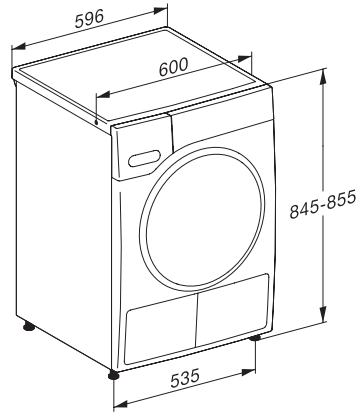

TSL683WP 125 Gala Edition

Suszarka z pompą ciepła T1:

SteamFinish i DryCare 40 zapewniają delikatną pielęgnację prania.

T1 installation drawing, facia 5 degree, measures in mm

T1 drawing, facia 5 degree, measures in mm

T1 drawing, facia 5 degree, with porthole, measures in mm

T1 drawing, facia 5 degree, measures in mm