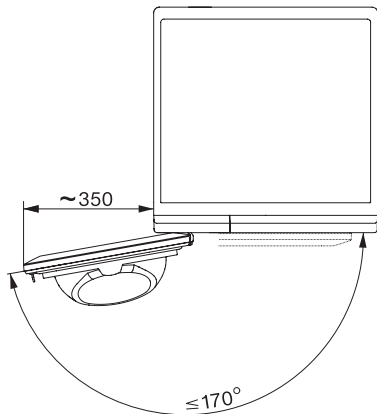

TEL695WP 125 Gala Edition

Suszarka z pompą ciepła T1:

SteamFinish i DryCare 40 zapewniają delikatną pielęgnację prania.

T1 installation drawing, slanted facia or straight facia, measures in mm

T1 drawing, slanted facia or straight facia, measures in mm

T1 drawing, slanted facia or straight facia, with porthole, measures in mm

T1 drawing, slanted facia or straight facia, measures in mm