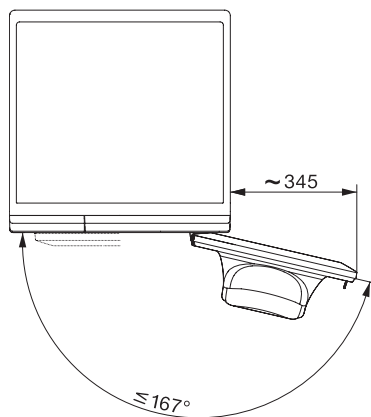

WEB685 WCS 125 Edition

Pralka ładowana od przodu W1:

A -10%, SteamCare i TwinDos dla doskonałej ochrony tkanin.

W1 installation drawing, slanted facia or straight facia, measures in mm

W1 drawing, slanted facia or straight facia, measures in mm

W1 drawing, slanted facia or straight facia, measures in mm

W1 drawing, slanted facia or straight facia, measures in mm