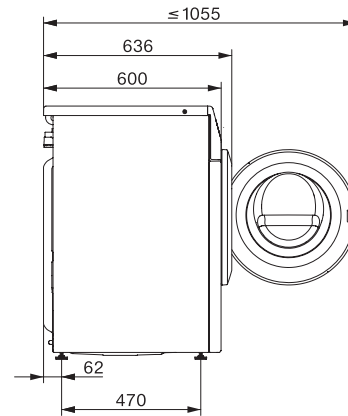

WEB685 WCS 125 Edition

Pralka ładowana od przodu W1:

A -10%, SteamCare i TwinDos dla doskonałej ochrony tkanin.

W1 installation drawing, slanted facia or straight facia, measures in mm

W1 drawing, slanted facia or straight facia, measures in mm

W1 drawing, slanted facia or straight facia, measures in mm

W1 drawing, slanted facia or straight facia, measures in mm