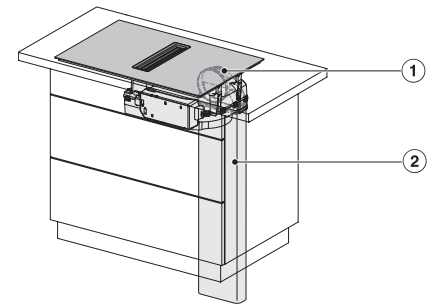

KMDA7676FL, KMDA7876FL – flush – Installation drawing

KMDA7676FL, KMDA7876FL – Side view flush – Installation drawing

KMDA 7676 FL-U BlackPerfection

Płyta indukcyjna ze zintegrowanym wyciągiem

z dwoma bardzo dużymi obs. grzejnymi PowerFlex XL do pr. w trybie ob. zamk.

KMDA7676FL, KMDA7876FL – Side view flush+X – Installation drawing

KMDA7676FL, KMDA7876FL – Side view lying on top, Plug&Play – Installation drawing

KMDA7676FL, KMDA7876FL – Side view lying on top+X, Plug&Play – Installation drawing

KMDA7676FL, KMDA7876FL – Side view flush, Plug&Play – Installation drawing

KMDA7676FL, KMDA7876FL – Side view flush+X, Plug&Play – Installation drawing

KMDA7676FL, KMDA7876FL – Installation variant 1 Basis -drawing