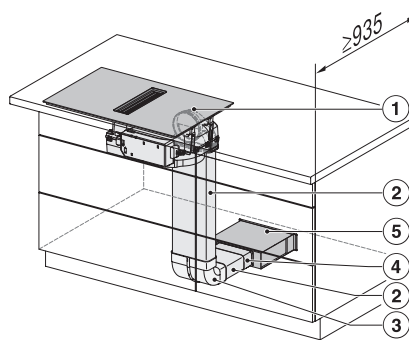

KMDA7676FL, KMDA7876FL – Side view flush, Plug&Play – Installation drawing

KMDA7676FL, KMDA7876FL – Side view flush+X, Plug&Play – Installation drawing

KMDA7676FL, KMDA7876FL – Installation variant 1 Basis -drawing

Płyta indukcyjna ze zintegrowanym wyciągiem

z dwoma bardzo dużymi obs. grzejnymi PowerFlex XL do pr. w trybie ob. zamk.

KMDA7676FL, KMDA7876FL – Installation variant
5 Circulating air – drawing

KMDA7676FL, KMDA7876FL – Installation variant
6 Circulating air – drawing