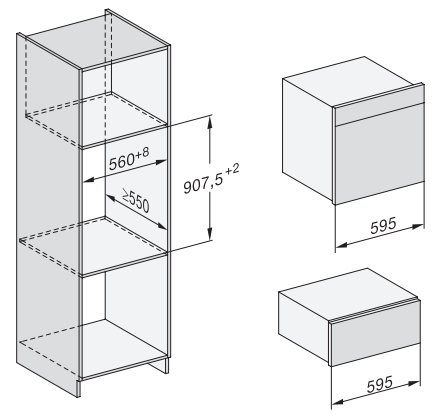

ESW7030, installation drawings