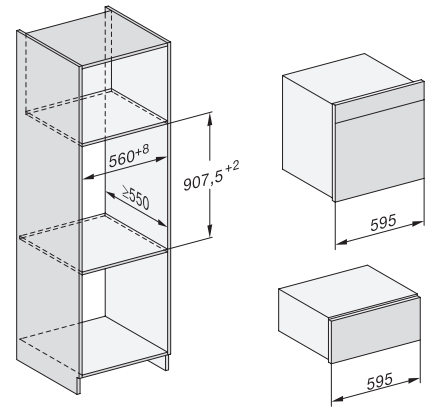

H 7565 BP

Piekarnik Miele

W uniwersalnym wzornictwie z piezoniomierzem i BrillantLight.

installation H7000 XL, installation drawing

side view H7000 XL, installation drawings

built-in H7000 XL, installation drawing

H226x-1B/BP/E/EP/I/IP, H2x6xB/BP, H7x6xB/BP/BPX, installation drawings

H226x-1B/BP/E/EP/I/IP, H2760B/BP, H28x0B/BP, H7x40BM/BMX, H7x6xB/BP/BPX, installation drawings

ESW7030, installation drawings

side view H7000 XL build-under, installation drawing