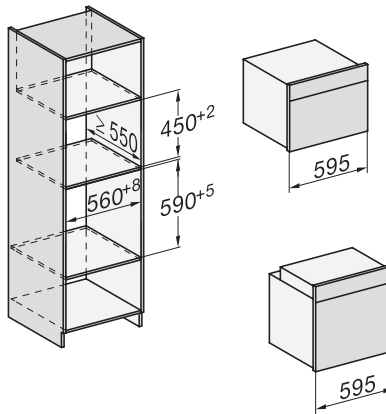

H 7565 BP

Piekarnik Miele

W uniwersalnym wzornictwie z piezoniomierzem i BrillantLight.

installation H7000 XL, installation drawing

side view H7000 XL, installation drawings

built-in H7000 XL, installation drawing

H226x-1B/BP/E/EP/I/IP, H2x6xB/BP, H7x6xB/BP/BPX, installation drawings

H226x-1B/BP/E/EP/I/IP, H2760B/BP, H28x0B/BP, H7x40BM/BMX, H7x6xB/BP/BPX, installation drawings

ESW7030, installation drawings

side view H7000 XL build-under, installation drawing