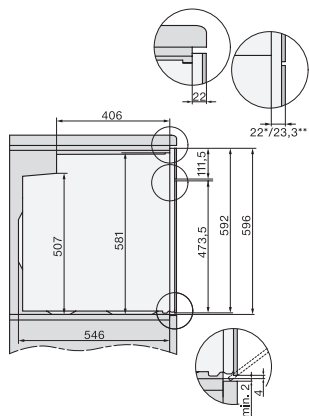

H 7565 BP

Piekarnik Miele

W uniwersalnym wzornictwie z pieczeniometerem i BrillantLight.

installation H7000 XL, installation drawing

side view H7000 XL, installation drawings

built-in H7000 XL, installation drawing

Installation H7000 XL underframe, installation drawings

Installation H7000 BM XL, installation drawings

ESW7030, installation drawings

side view H7000 XL build-under, installation drawing

H7x65BP, H7145BM, H7165B, H7365B, H2756B, H2765B/BP, DGC7151, DGC7351 installation drawings