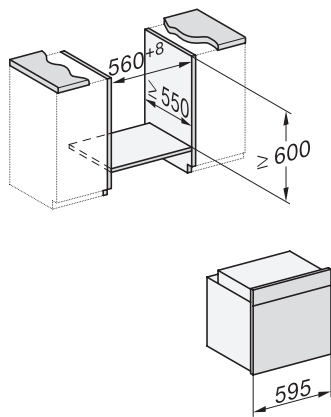

H 7565 BP

Piekarnik Miele

W uniwersalnym wzornictwie z pieczeniometerem i BrillantLight.

installation H7000 XL, installation drawing

side view H7000 XL, installation drawings

built-in H7000 XL, installation drawing

Installation H7000 XL underframe, installation drawings

Installation H7000 BM XL, installation drawings

ESW7030, installation drawings

side view H7000 XL build-under, installation drawing

H7x65BP, H7145BM, H7165B, H7365B, H2756B, H2765B/BP, DGC7151, DGC7351 installation drawings