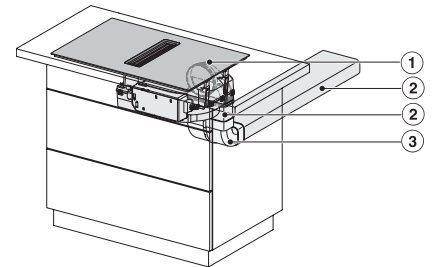

KMDA7676FL, KMDA7876FL – Side view flush+X – Installation drawing

KMDA7676FL, KMDA7876FL – Side view lying on top, Plug&Play – Installation drawing

KMDA7676FL, KMDA7876FL – Side view lying on top+X, Plug&Play – Installation drawing

KMDA7676FL, KMDA7876FL – Side view flush, Plug&Play – Installation drawing

KMDA 7876 FL-A 125 Gala Ed

Płyta indukcyjna ze zintegrowanym wyciągiem

i MattFinish z 2 b. dużymi obsz. grz. PowerFlex XL do pracy w trybie obiegu otw.

KMDA7676FL, KMDA7876FL – Side view flush+X, Plug&Play – Installation drawing

KMDA7676FL, KMDA7876FL – Installation variant 1 Basis -drawing

KMDA7676FL, KMDA7876FL – Installation variant 2 Basis -drawing