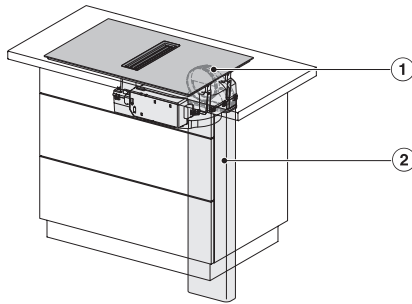

KMDA7676FL, KMDA7876FL – Side view flush+X – Installation drawing

KMDA7676FL, KMDA7876FL – Side view lying on top, Plug&Play – Installation drawing

KMDA7676FL, KMDA7876FL – Side view lying on top+X, Plug&Play – Installation drawing

KMDA7676FL, KMDA7876FL – Side view flush, Plug&Play – Installation drawing

KMDA 7876 FL-A 125 Gala Ed

Płyta indukcyjna ze zintegrowanym wyciągiem

i MattFinish z 2 b. dużymi obsz. grz. PowerFlex XL do pracy w trybie obiegu otw.

KMDA7676FL, KMDA7876FL – Side view flush+X, Plug&Play – Installation drawing

KMDA7676FL, KMDA7876FL – Installation variant 1 Basis -drawing

KMDA7676FL, KMDA7876FL – Installation variant 2 Basis -drawing