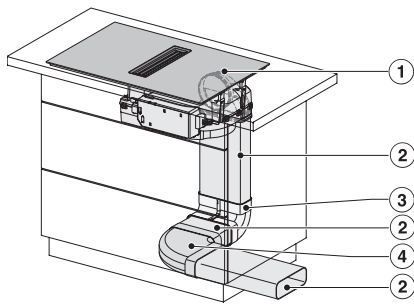

KMDA7676FL, KMDA7876FL – Side view flush+X – Installation drawing

KMDA7676FL, KMDA7876FL – Side view lying on top, Plug&Play – Installation drawing

KMDA7676FL, KMDA7876FL – Side view lying on top+X, Plug&Play – Installation drawing

KMDA7676FL, KMDA7876FL – Side view flush, Plug&Play – Installation drawing

KMDA 7876 FL-A 125 Gala Ed

Płyta indukcyjna ze zintegrowanym wyciągiem

i MattFinish z 2 b. dużymi obsz. grz. PowerFlex XL do pracy w trybie obiegu otw.

KMDA7676FL, KMDA7876FL – Side view flush+X, Plug&Play – Installation drawing

KMDA7676FL, KMDA7876FL – Installation variant 1 Basis -drawing

KMDA7676FL, KMDA7876FL – Installation variant 2 Basis -drawing