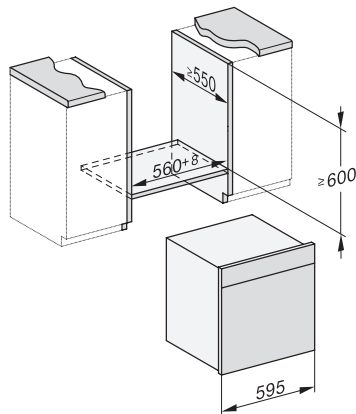

DGC 7860 HCX Pro 125 Gala Ed  
 Bezuchwytowy piekarnik parowy  
 do gotowania na parze i pieczenia, z bezprzew. pieczeniometerem + HydroClean.

ESW7x20, DGC7x6xHCPro, DGC7x6xHCXPro installation drawings

ESW7x10, EVS7010, DGC7x6xHCPro, DGC7x6xHCXPro installation drawings

built-in DGC XXL, installation drawing

DGC7x60 connections and ventilation 60cm, installation drawing

built-in DGC XXL build-under, installation drawing

screw joint DGC XXL, installation drawing

DGC7x4x swivel range of the aperture, installation drawings

side view DGC XXL, installation drawings