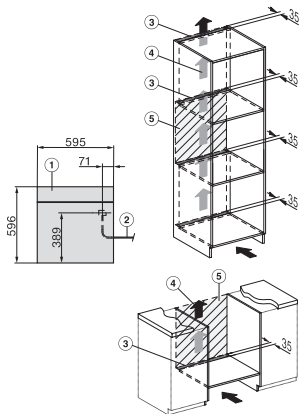

DGC 7860 HCX Pro 125 Gala Ed  
 Bezuchwytowy piekarnik parowy  
 do gotowania na parze i pieczenia, z bezprzew. pieczeniometerem + HydroClean.

ESW7x20, DGC7x6xHCPro, DGC7x6xHCXPro installation drawings

ESW7x10, EVS7010, DGC7x6xHCPro, DGC7x6xHCXPro installation drawings

built-in DGC XXL, installation drawing

DGC7x60 connections and ventilation 60cm, installation drawing

built-in DGC XXL build-under, installation drawing

screw joint DGC XXL, installation drawing

DGC7x4x swivel range of the aperture, installation drawings

side view DGC XXL, installation drawings